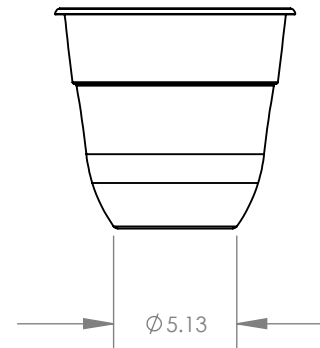

1025K8

TOTAL SOIL VOLUME:

Interior: 1.8 gal

Interior: 233 fl oz

TOP VIEW

ISO VIEW

FRONT VIEW

SIDE VIEW