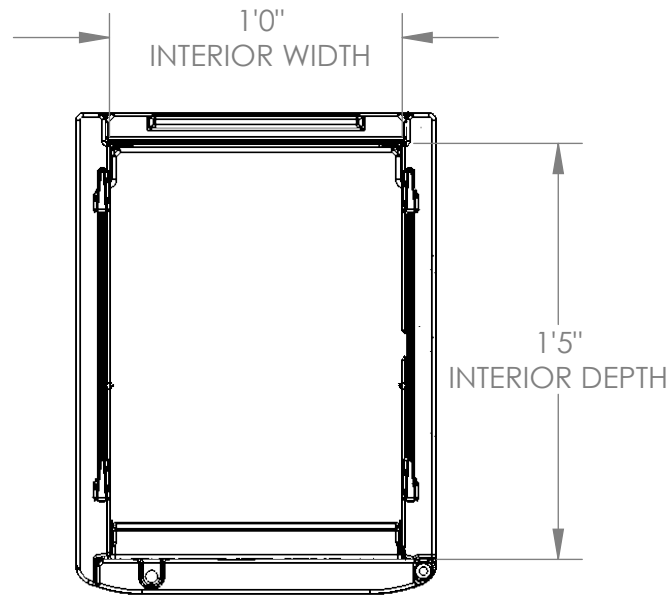

**BMC5800
FRONT VIEW**

TOTAL VOLUME:

Interior: 8.15 cu ft

Exterior: 12.5 cu ft

SQUARE FOOTAGE

Interior: 1.25 sq ft

Exterior: 2.08 sq ft

**BMC5800
SIDE VIEW**

BMC5800
TOP VIEW

**BMC5800
SECTION VIEW**

**SHELF HEIGHT AT
EACH POSITION**