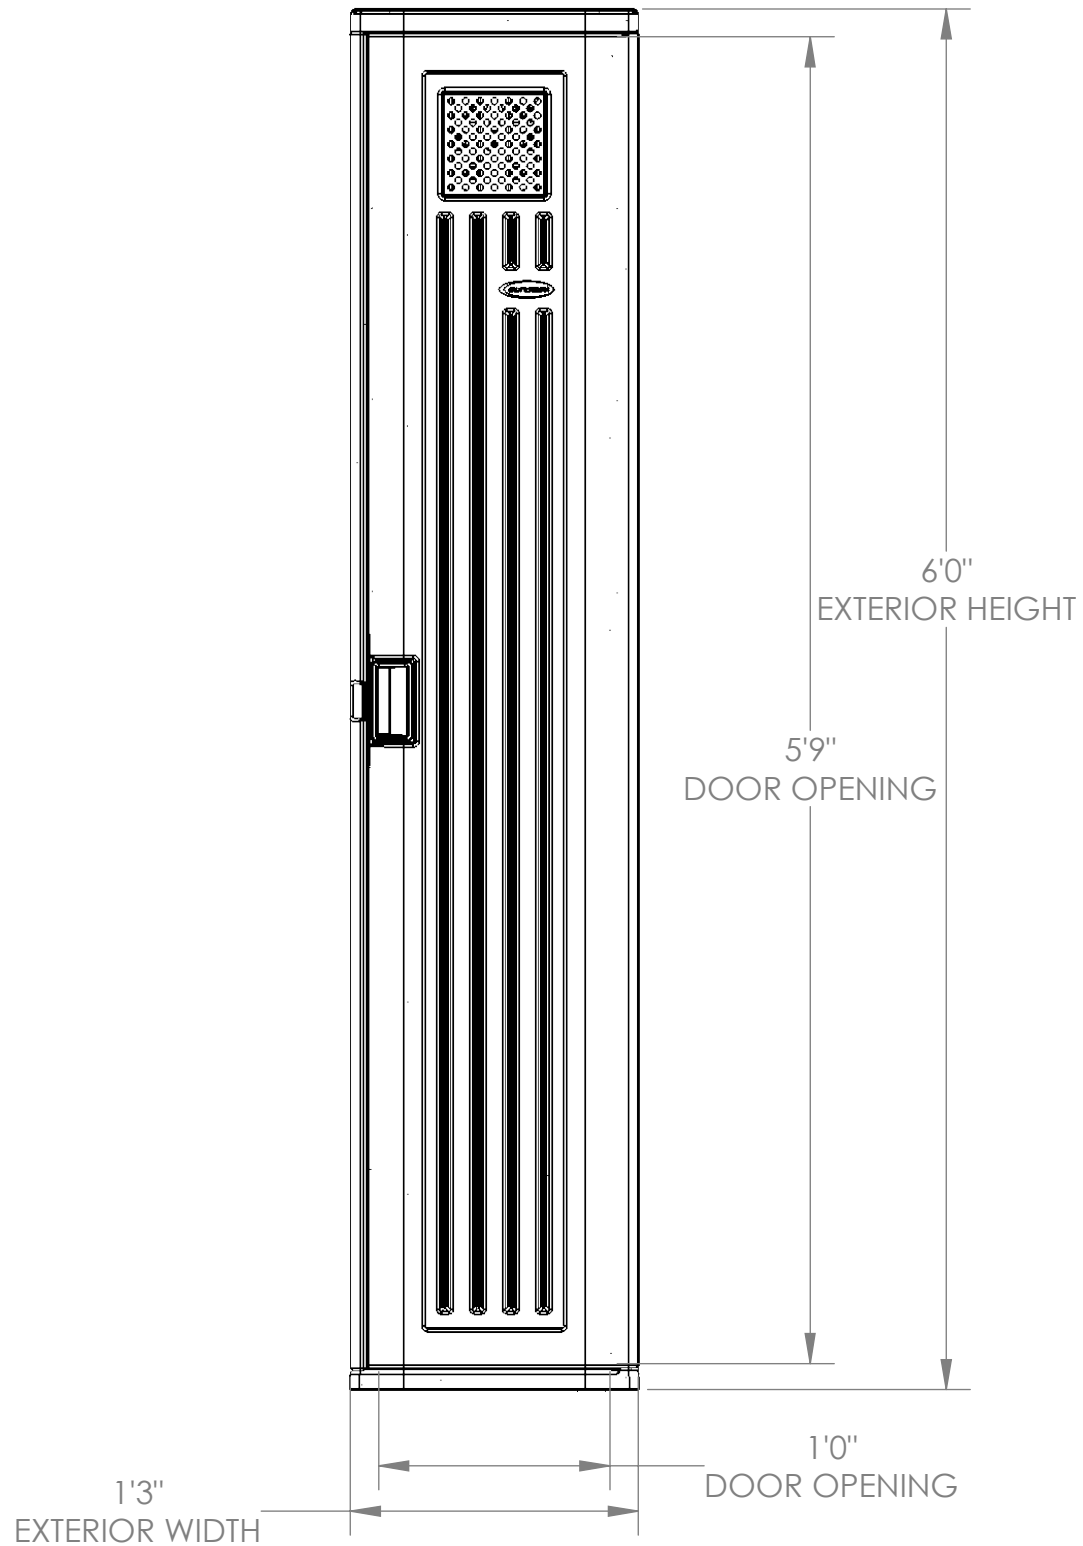

**BMC5800
FRONT VIEW**

TOTAL VOLUME:

Interior: 8.15 cu ft

Exterior: 12.5 cu ft

SQUARE FOOTAGE

Interior: 1.25 sq ft

Exterior: 2.08 sq ft

**BMC5800
SIDE VIEW**

BMC5800
TOP VIEW

**BMC5800
SECTION VIEW**

**SHELF HEIGHT AT
EACH POSITION**