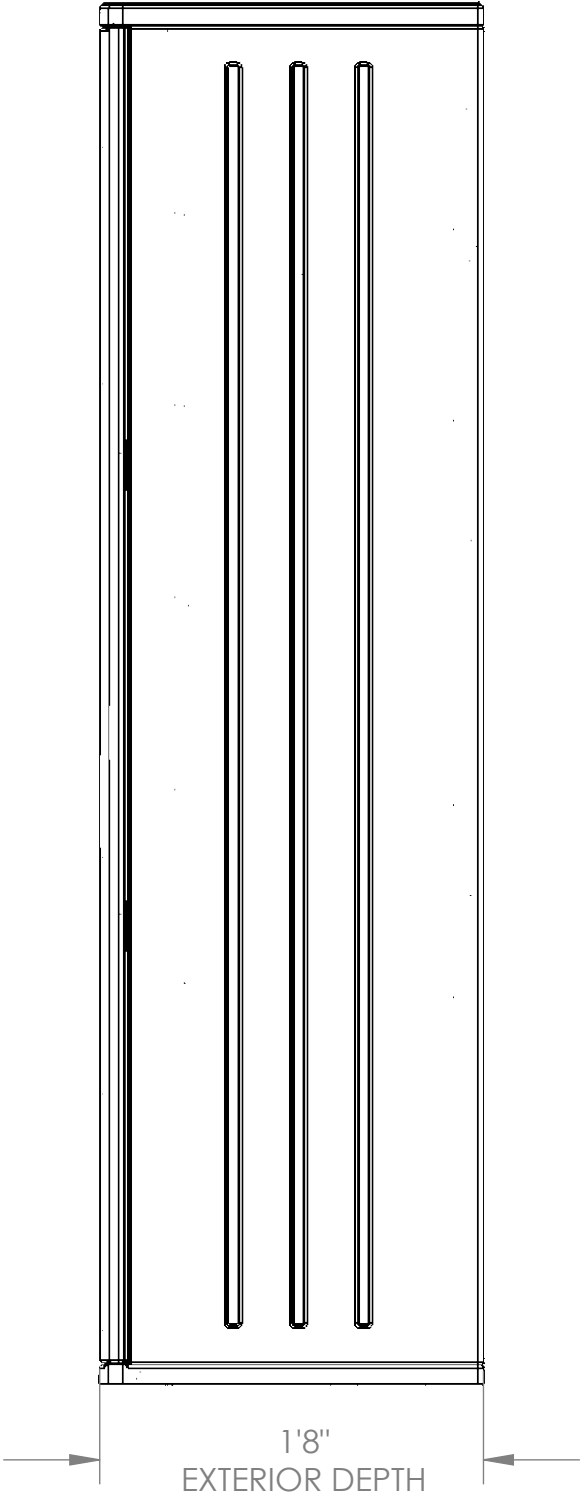

**BMC5800
FRONT VIEW**

TOTAL VOLUME:

Interior: 8.15 cu ft

Exterior: 12.5 cu ft

SQUARE FOOTAGE

Interior: 1.25 sq ft

Exterior: 2.08 sq ft

**BMC5800
SIDE VIEW**

BMC5800
TOP VIEW

**BMC5800
SECTION VIEW**

**SHELF HEIGHT AT
EACH POSITION**