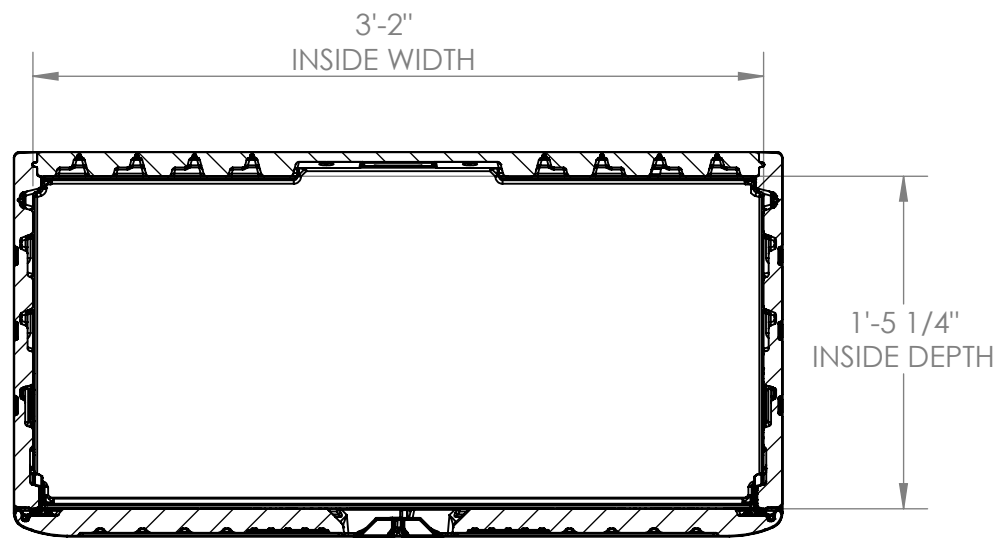

BMC8000
FRONT VIEW

TOTAL VOLUME

INTERIOR 30.66 cu. ft.
EXTERIOR 37 cu. ft.

SQUARE FOOTAGE

INTERIOR 4.45 sq. ft.
EXTERIOR 5.55 sq. ft

BMC8000
SIDE VIEW

BMC8000
TOP SECTION VIEW

BMC8000
SIDE SECTION VIEW