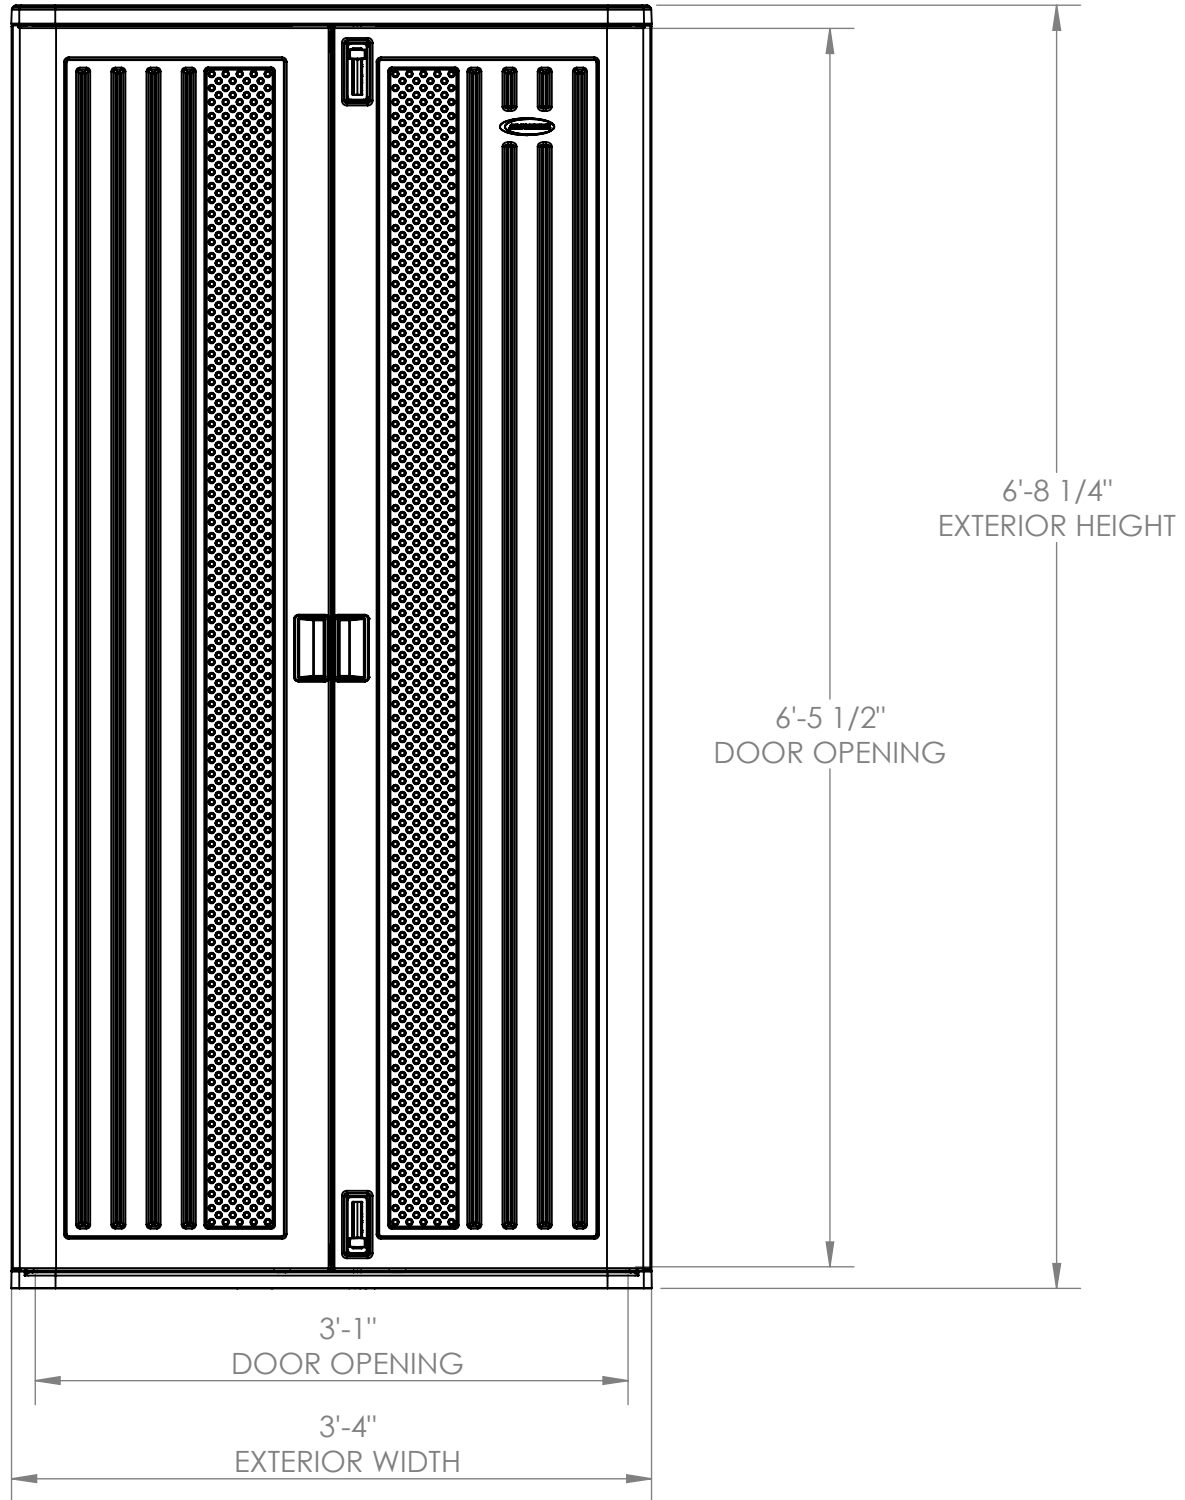

BMC8000
FRONT VIEW

TOTAL VOLUME

INTERIOR 30.66 cu. ft.
EXTERIOR 37 cu. ft.

SQUARE FOOTAGE

INTERIOR 4.45 sq. ft.
EXTERIOR 5.55 sq. ft

BMC8000
SIDE VIEW

BMC8000
TOP SECTION VIEW

BMC8000
SIDE SECTION VIEW