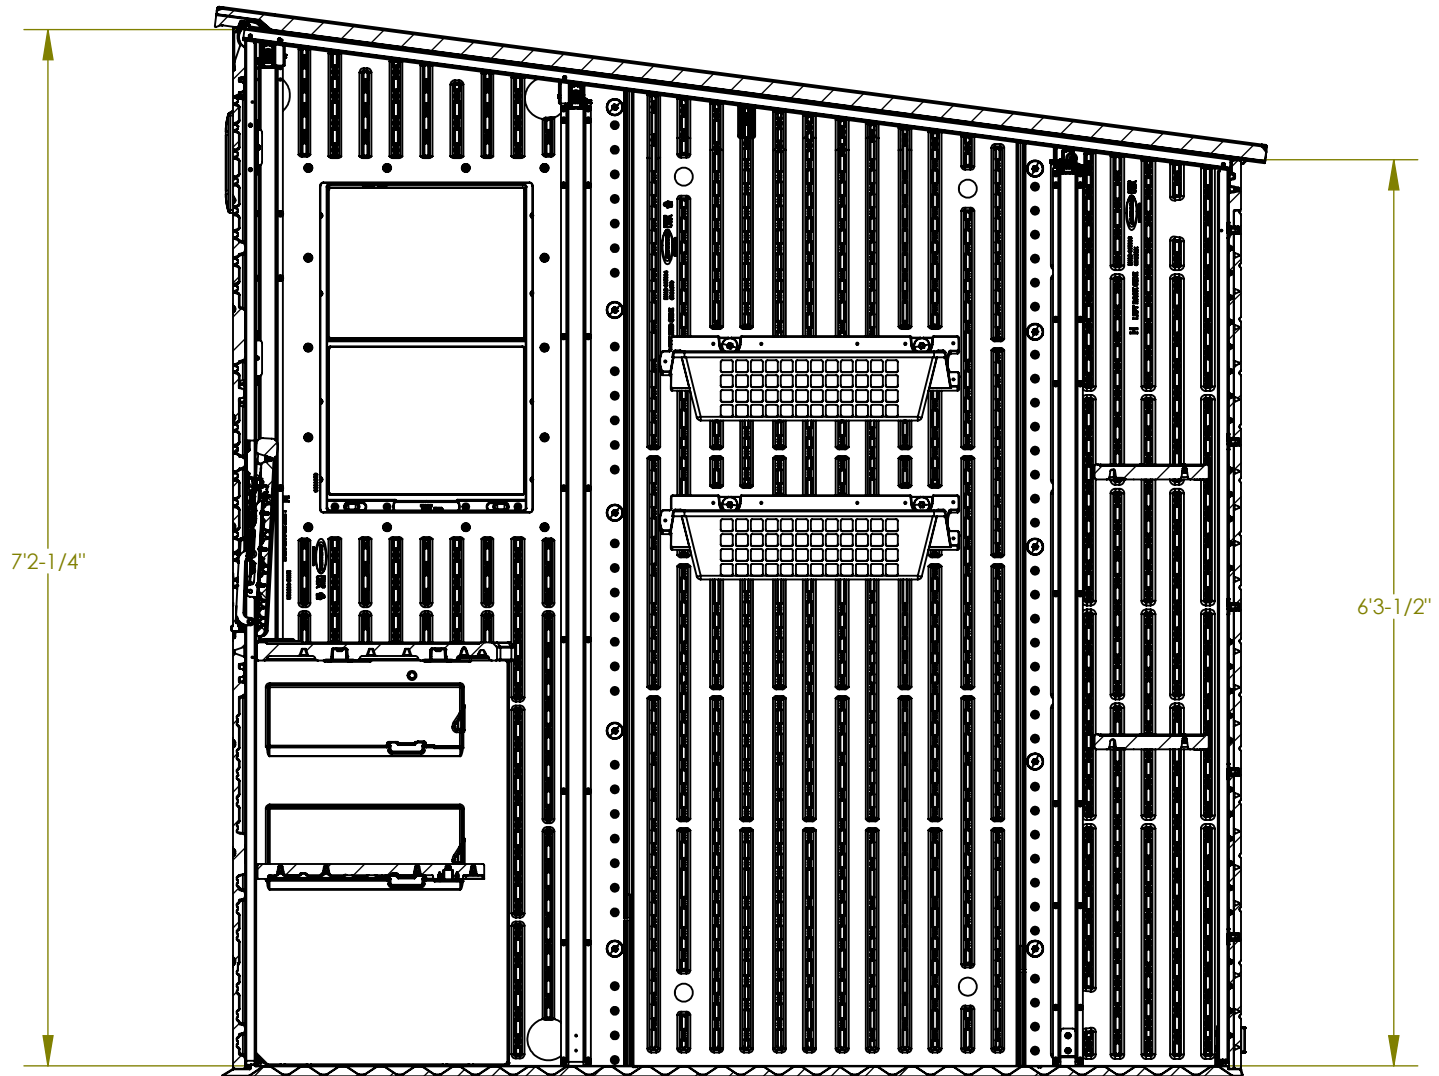

BMCB8700

TOP VIEW

Suncast Corporation
701 North Kirk Road
Batavia, IL 60510 USA

BMCB8700

SECTION A-A
SCALE 1 : 16

SECTION VIEW

Suncast Corporation
701 North Kirk Road
Batavia, IL 60510 USA

BMCB8700

INTERIOR COUNTER DIMENSIONS

SECTION A-A
SCALE 1 : 18