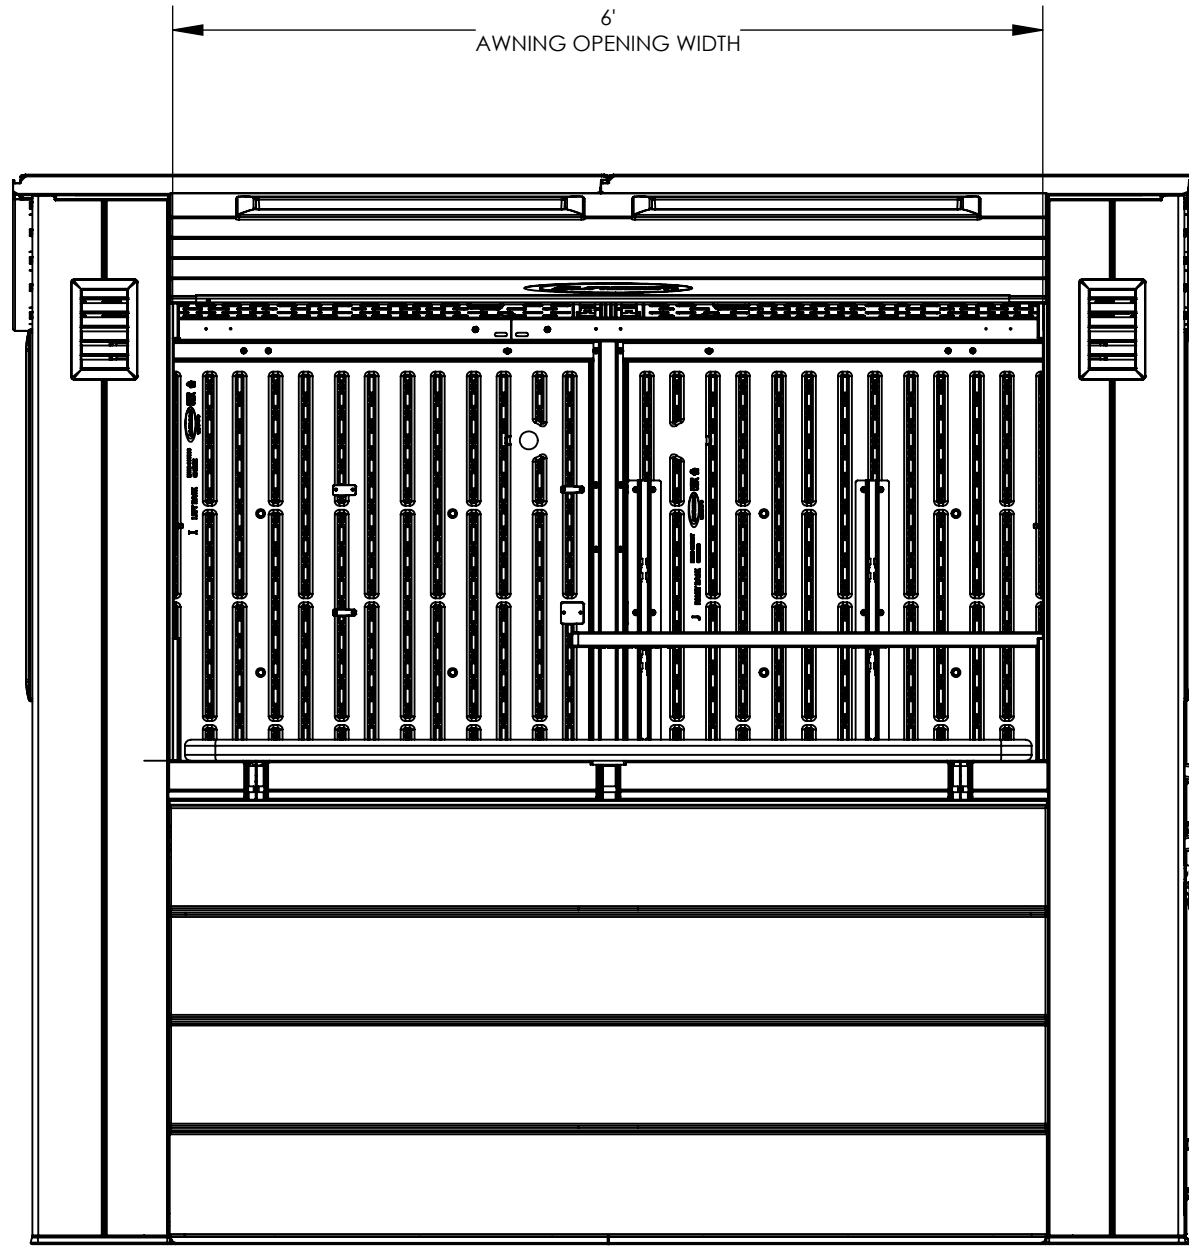

Suncast Corporation
701 North Kirk Road
Batavia, IL 60510 USA

BMCB8700

| | |
|--------------------|------------|
| INTERIOR VOLUME | 362 cu ft |
| EXT. COVERAGE AREA | 56.6 sq ft |
| ROOF PITCH | 1.58:12 |

FRONT VIEW

Suncast Corporation
701 North Kirk Road
Batavia, IL 60510 USA

BMCB8700

| | |
|--------------------|------------|
| INTERIOR VOLUME | 362 cu ft |
| EXT. COVERAGE AREA | 56.6 sq ft |
| ROOF PITCH | 1.58:12 |

INTERIOR COUNTER DIMENSIONS

SECTION A-A
SCALE 1 : 18