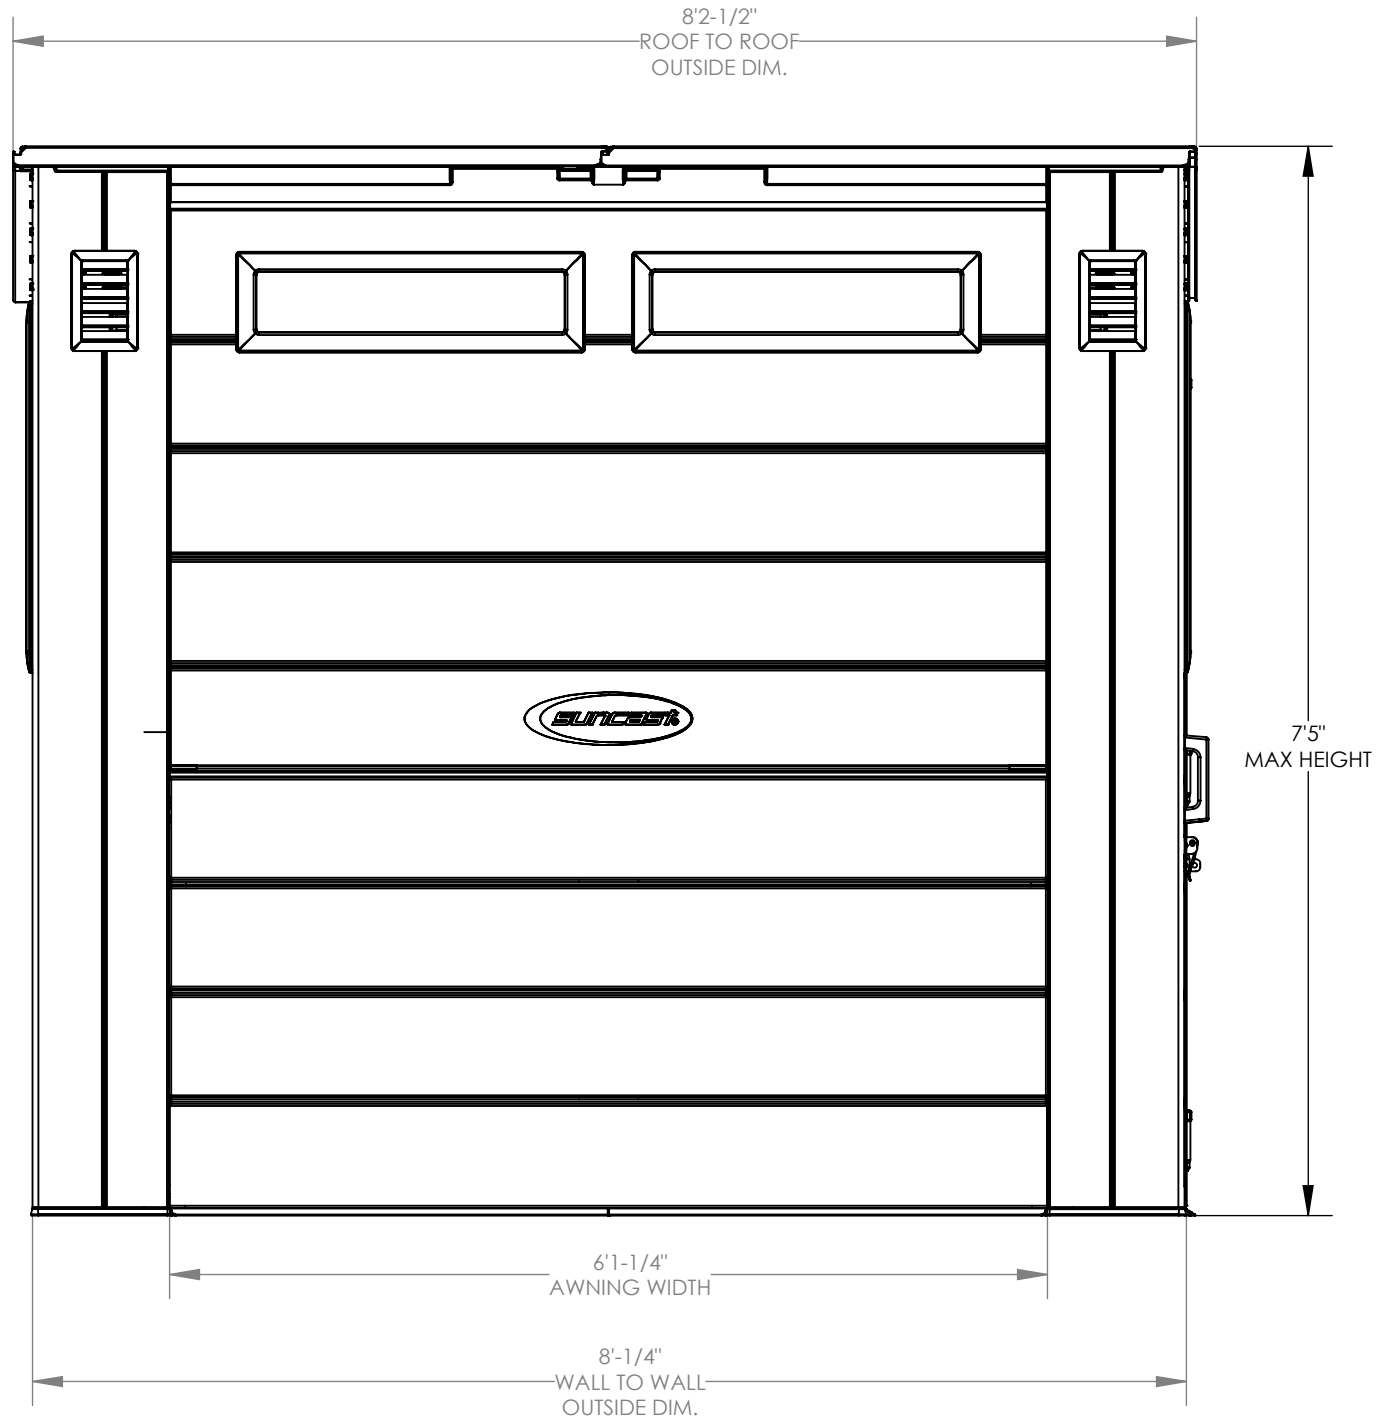

Suncast Corporation
701 North Kirk Road
Batavia, IL 60510 USA

BMCB8700

| | |
|--------------------|------------|
| INTERIOR VOLUME | 362 cu ft |
| EXT. COVERAGE AREA | 56.6 sq ft |
| ROOF PITCH | 1.58:12 |

FRONT VIEW

Suncast Corporation
701 North Kirk Road
Batavia, IL 60510 USA

BMCB8700

| | |
|--------------------|------------|
| INTERIOR VOLUME | 362 cu ft |
| EXT. COVERAGE AREA | 56.6 sq ft |
| ROOF PITCH | 1.58:12 |

INTERIOR COUNTER DIMENSIONS

SECTION A-A
SCALE 1 : 18