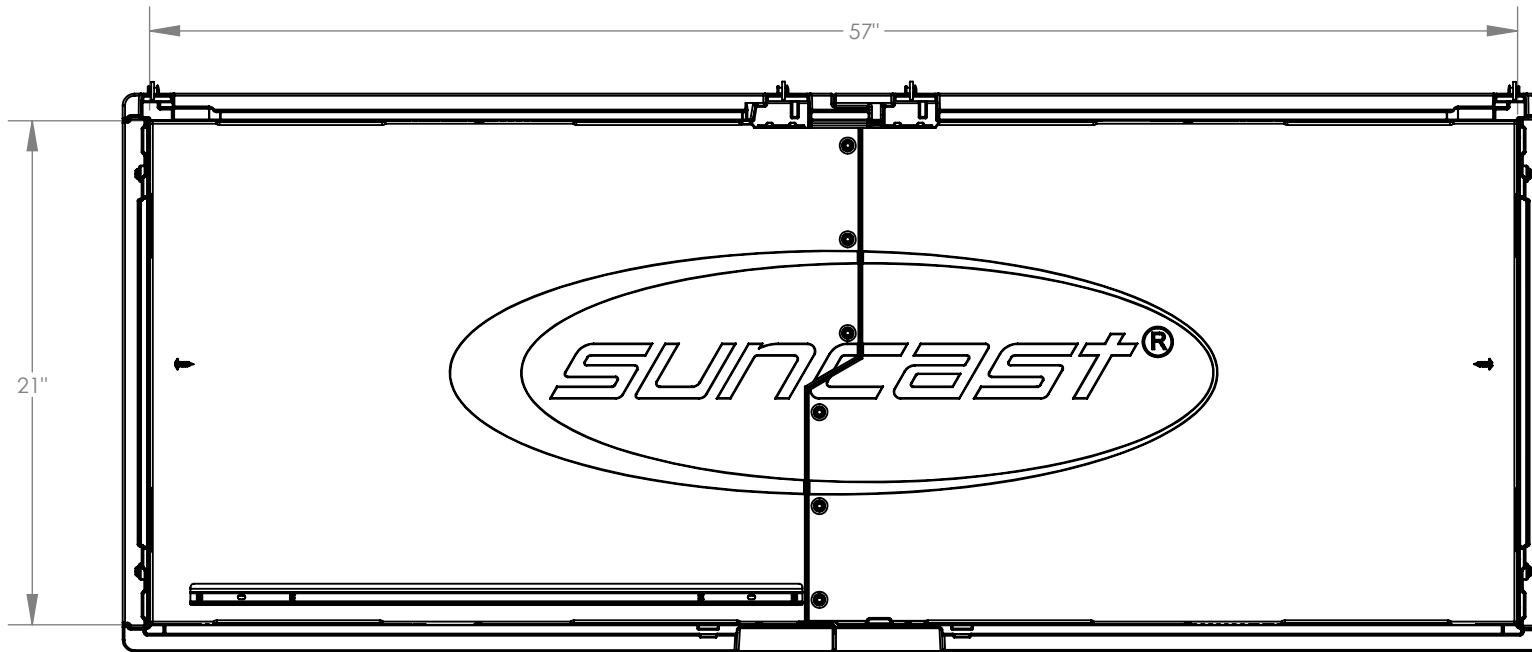

Suncast Corporation
701 North Kirk Road
Batavia, IL 60510 USA

BMDB1120

TOP VIEW