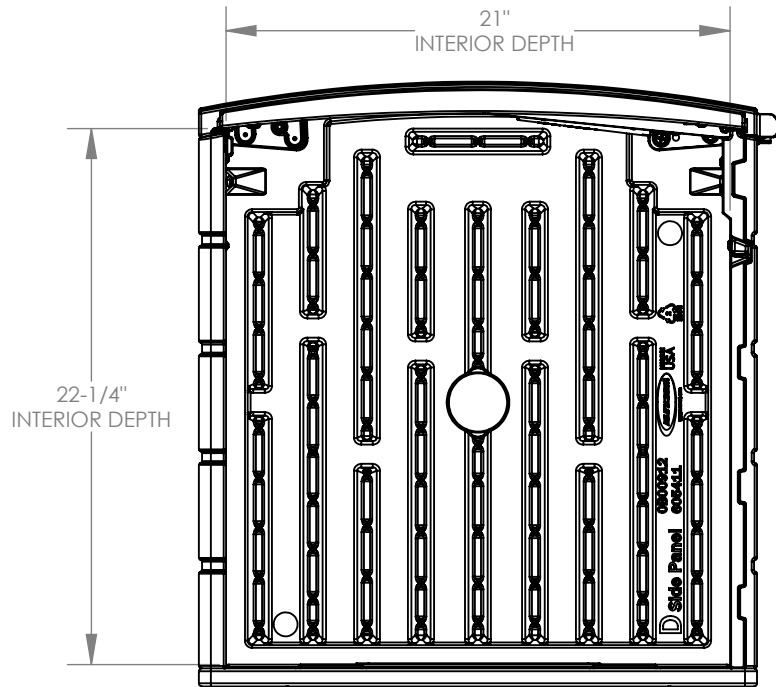

SIDE VIEW

Suncast Corporation
701 North Kirk Road
Batavia, IL 60510 USA

BMDB1120

TOP VIEW

Suncast Corporation
701 North Kirk Road
Batavia, IL 60510 USA

BMDB1120

SECTION A-A
SCALE 1 : 8

SECTION B-B
SCALE 1 : 8

SECTION VIEW