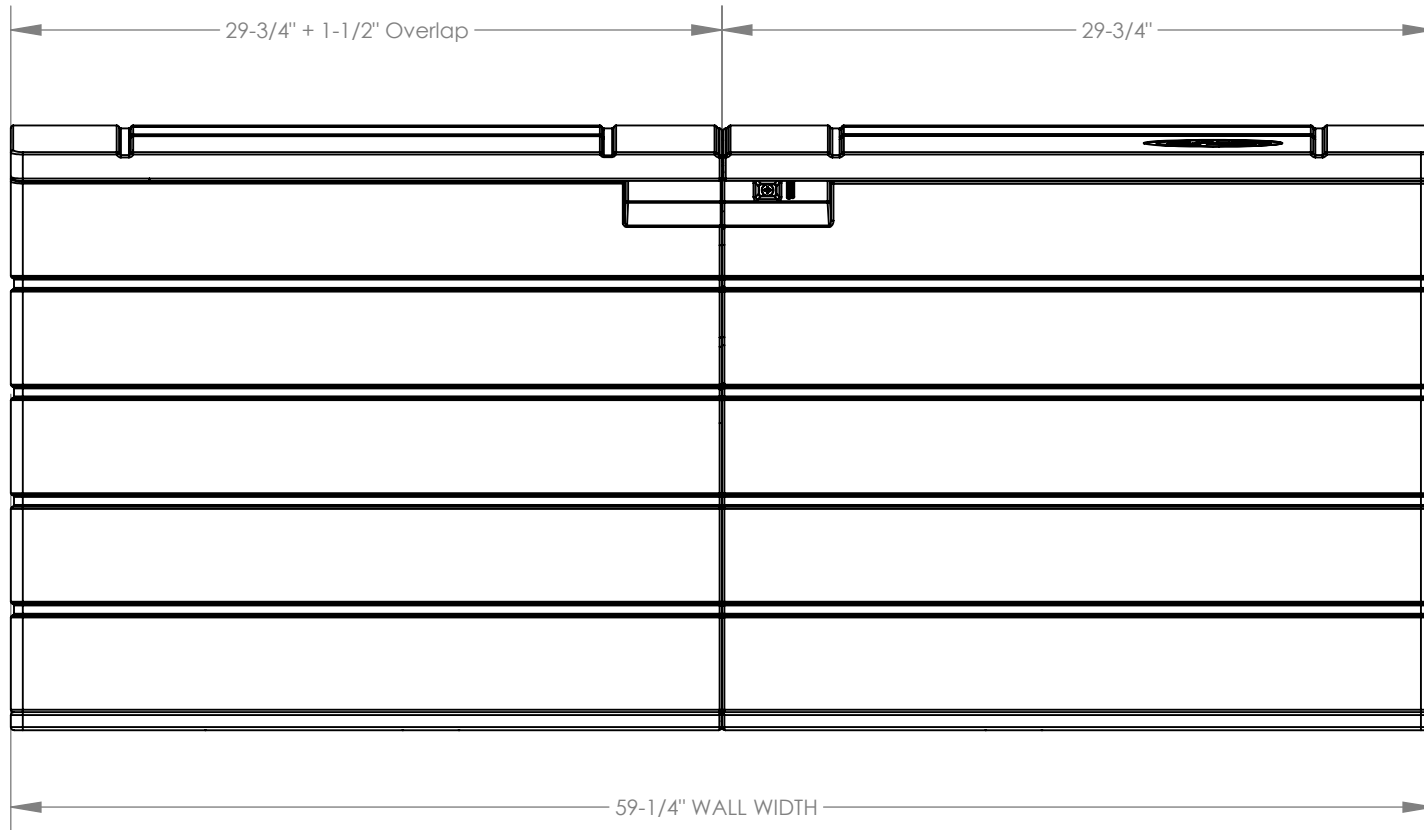

Suncast Corporation
701 North Kirk Road
Batavia, IL 60510 USA

BMDB1120

INTERIOR CAPACITY	120	gal
EXT. COVERAGE AREA	10	sq ft

FRONT VIEW

Suncast Corporation
701 North Kirk Road
Batavia, IL 60510 USA

BMDB1120

SECTION VIEW