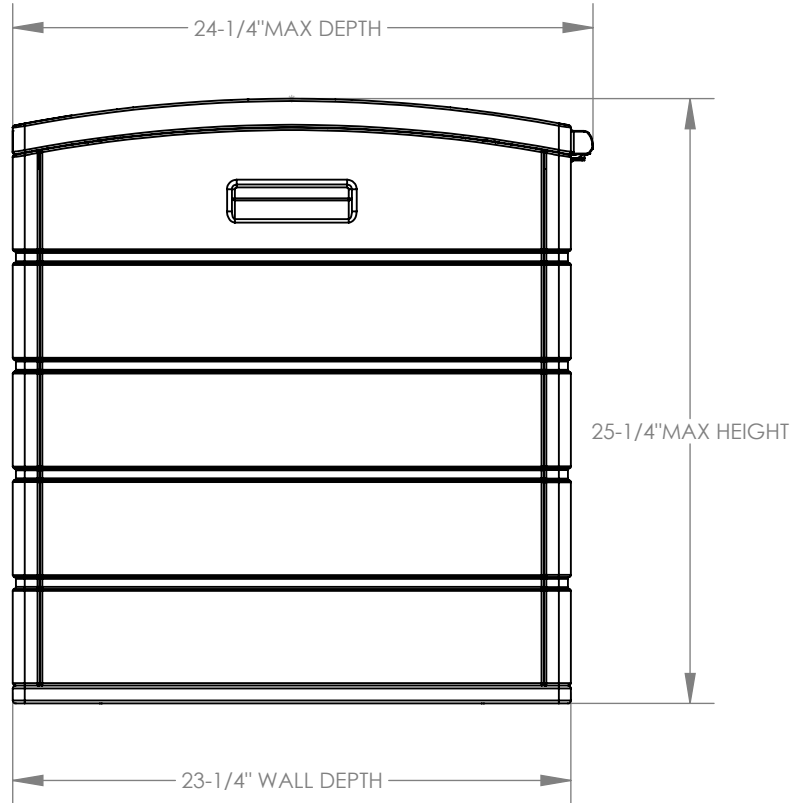

Suncast Corporation
701 North Kirk Road
Batavia, IL 60510 USA

BMDB1120

INTERIOR CAPACITY	120	gal
EXT. COVERAGE AREA	10	sq ft

FRONT VIEW

Suncast Corporation
701 North Kirk Road
Batavia, IL 60510 USA

BMDB1120

SECTION VIEW