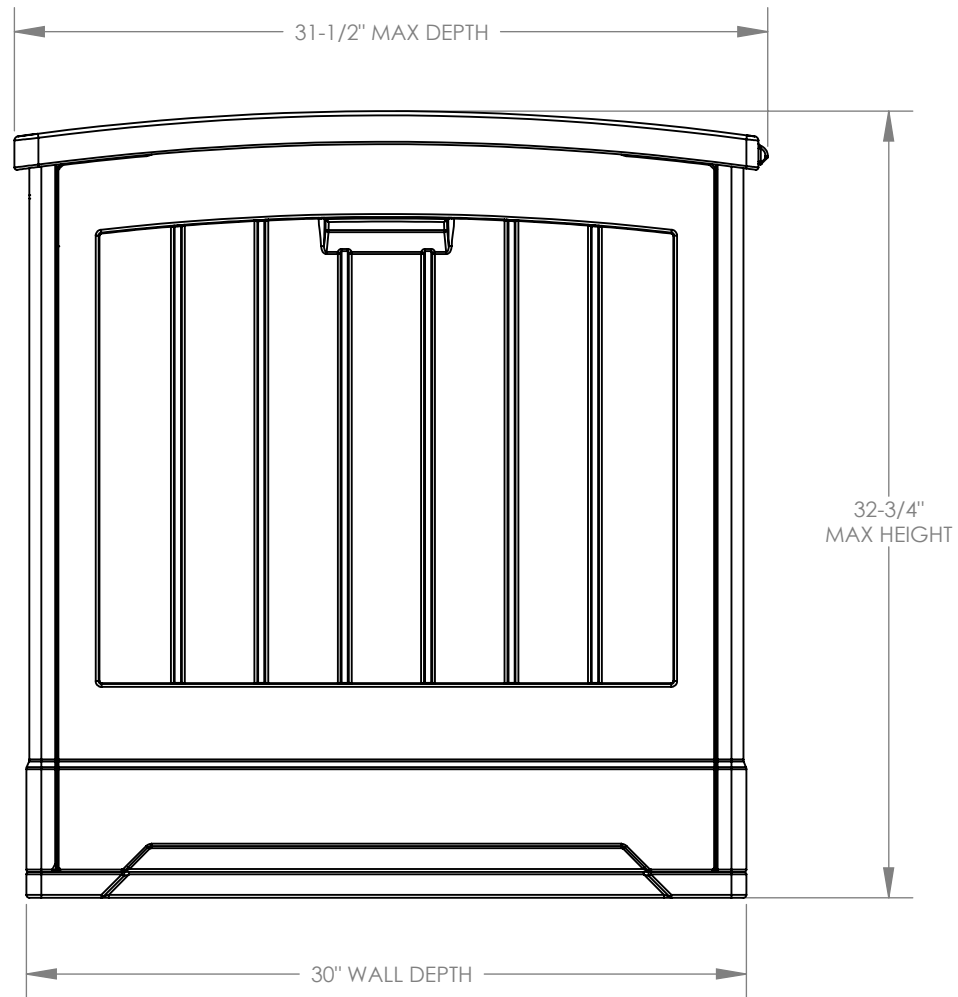

Suncast Corporation
701 North Kirk Road
Batavia, IL 60510 USA

BMDB200

INTERIOR CAPACITY	200	gal
EXT. COVERAGE AREA	12.6	sq ft

FRONT VIEW

Suncast Corporation
701 North Kirk Road
Batavia, IL 60510 USA

BMDB200

SIDE VIEW

Suncast Corporation
701 North Kirk Road
Batavia, IL 60510 USA

BMDB200

TOP VIEW

Suncast Corporation
701 North Kirk Road
Batavia, IL 60510 USA

BMDB200

SECTION B-B
SCALE 1 : 8

SECTION VIEW