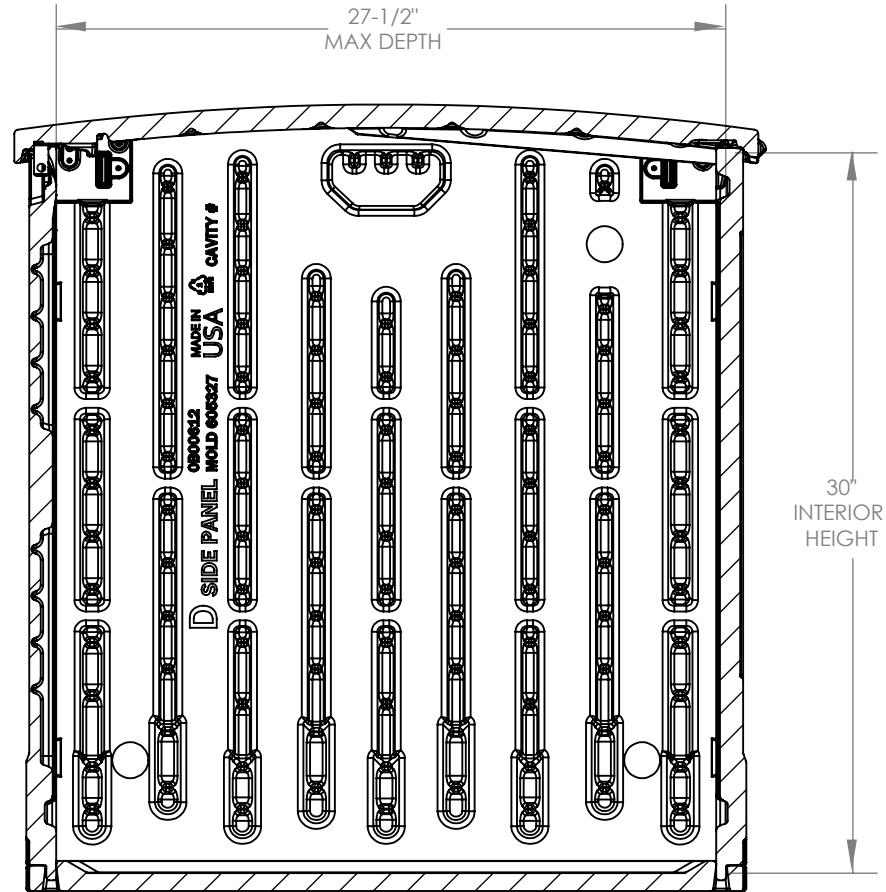

SIDE VIEW

Suncast Corporation
701 North Kirk Road
Batavia, IL 60510 USA

BMDB200

TOP VIEW

Suncast Corporation
701 North Kirk Road
Batavia, IL 60510 USA

BMDB200

SECTION B-B
SCALE 1 : 8

SECTION VIEW