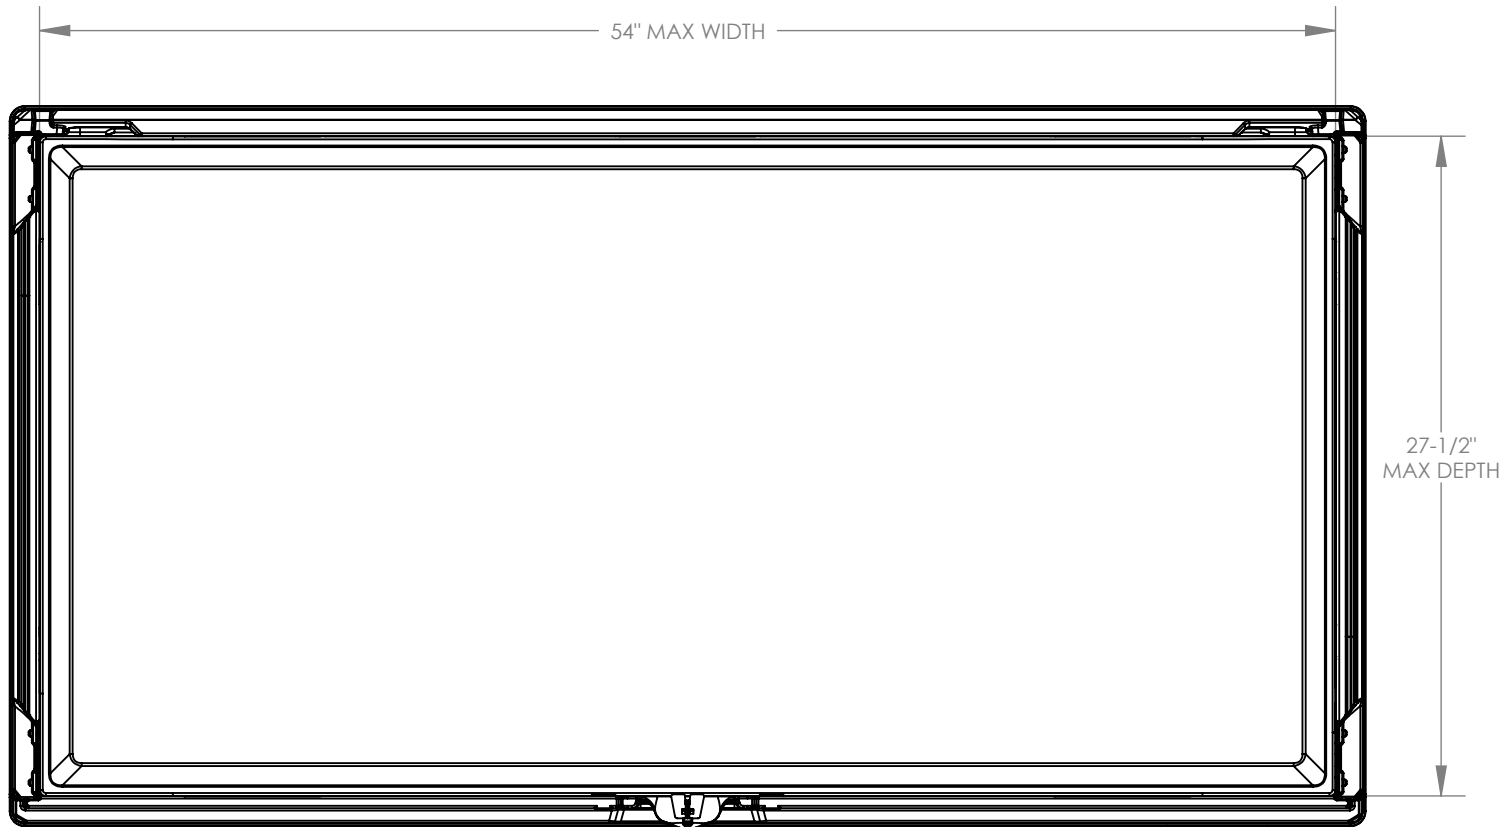

SIDE VIEW

Suncast Corporation
701 North Kirk Road
Batavia, IL 60510 USA

BMDB200