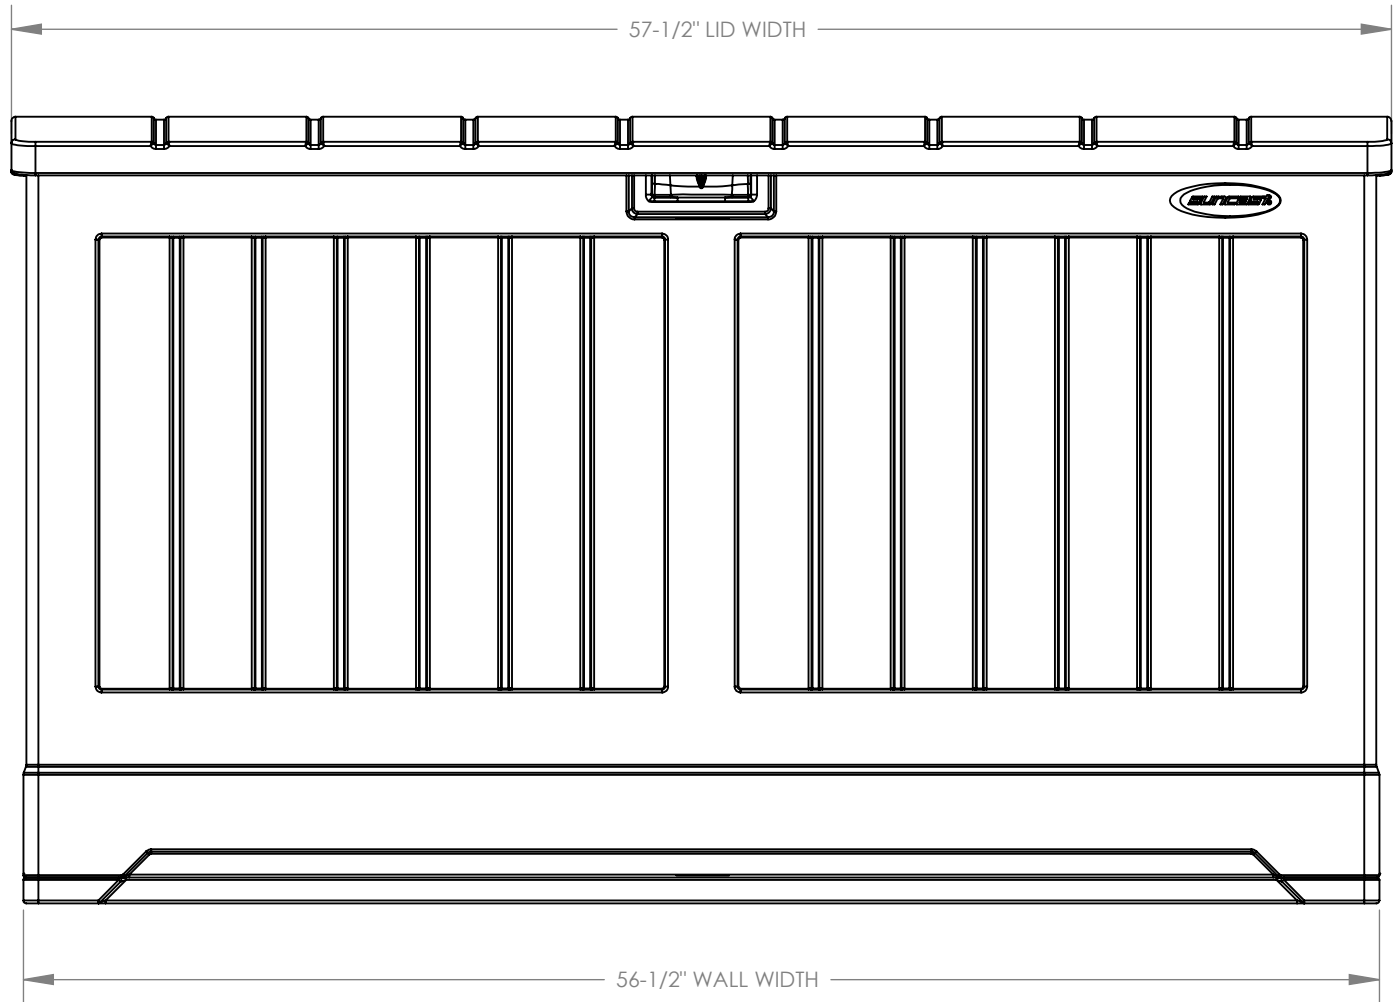

Suncast Corporation
701 North Kirk Road
Batavia, IL 60510 USA

BMDB200

INTERIOR CAPACITY	200	gal
EXT. COVERAGE AREA	12.6	sq ft

FRONT VIEW

Suncast Corporation
701 North Kirk Road
Batavia, IL 60510 USA

BMDB200