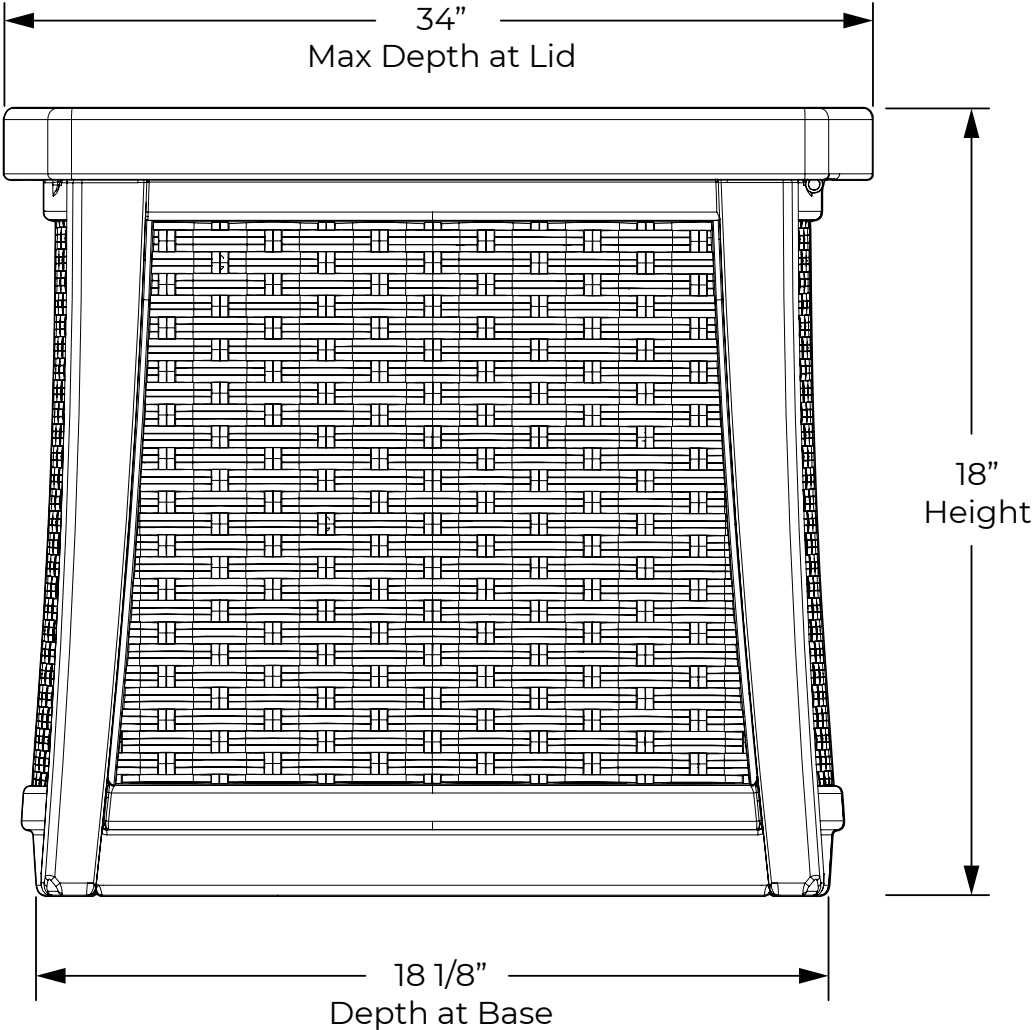

# BMDB3010 Elements<sup>®</sup> Coffee Table with Storage

## Front View

STORAGE VOLUME:

30 Gallons (4 Cubic Ft.)

EXTERNAL COVERAGE AREA:

4.2 sq ft

## Side View