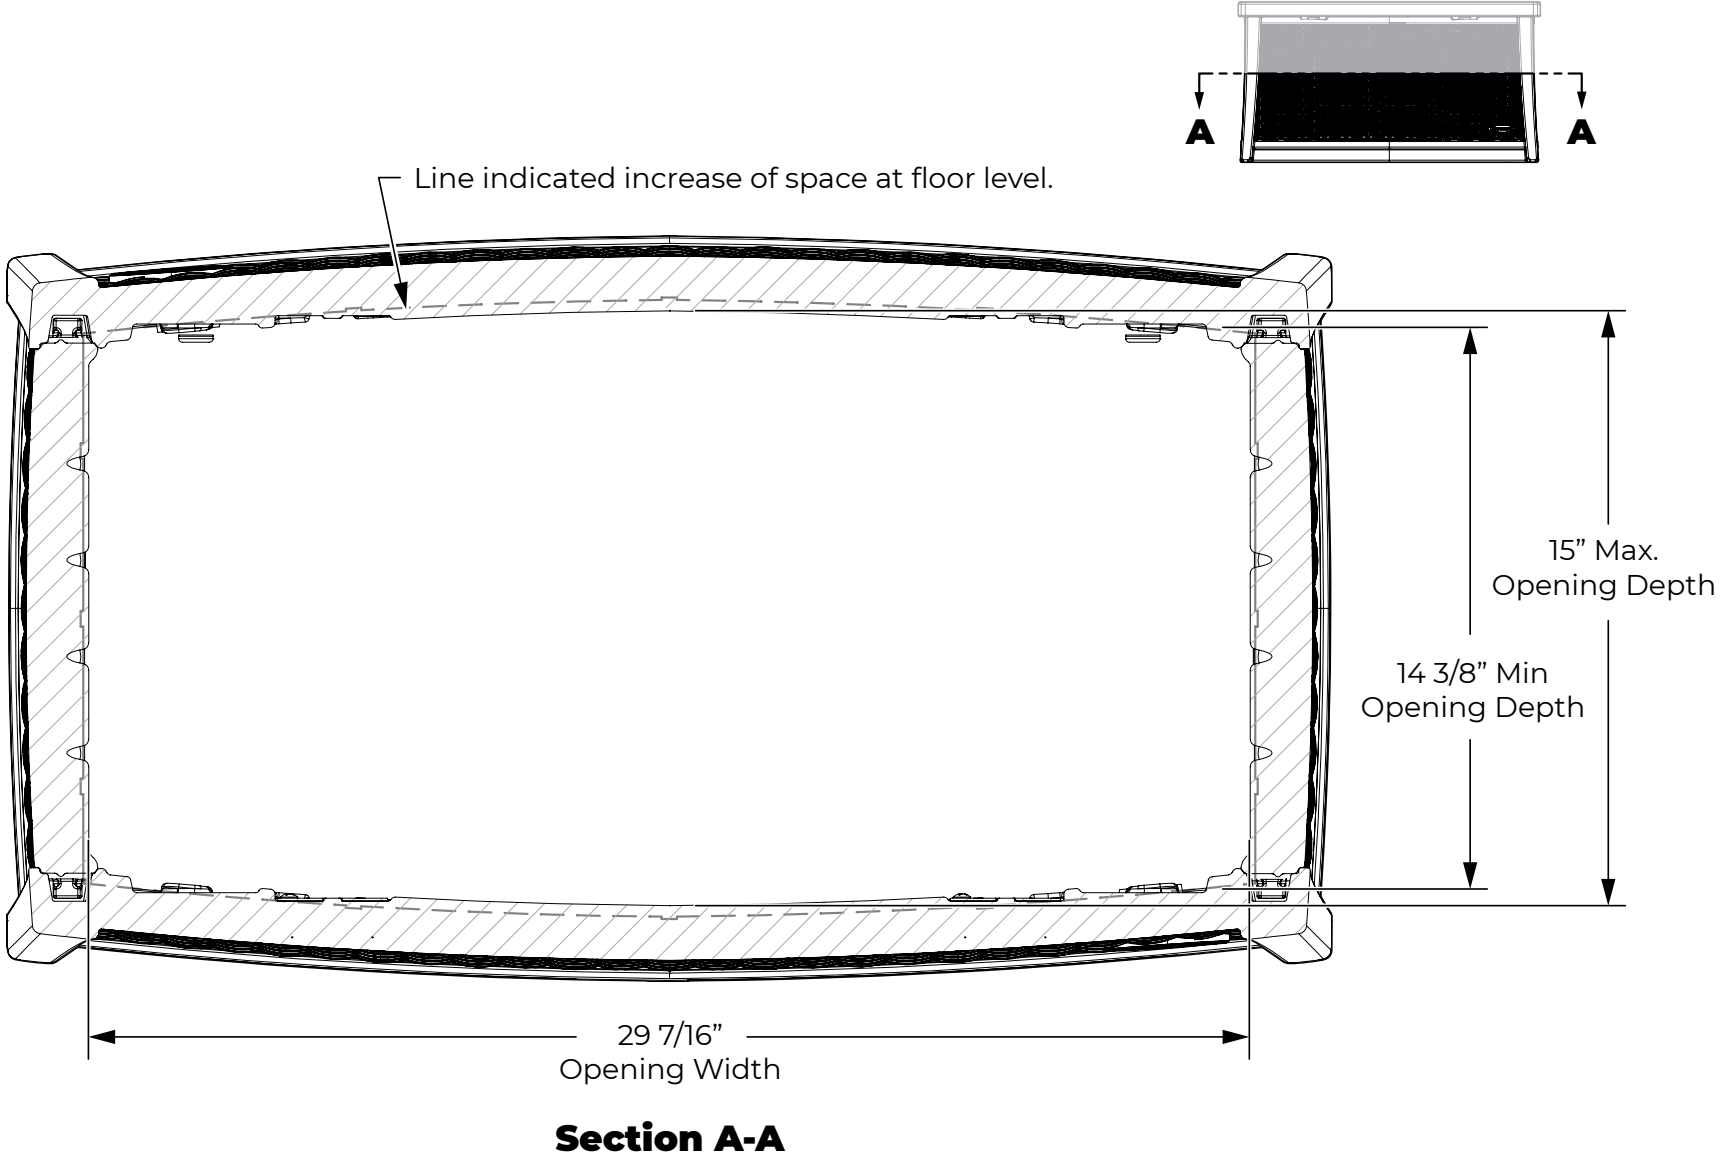

BMDB3010 Elements® Coffee Table with Storage

Top Section View