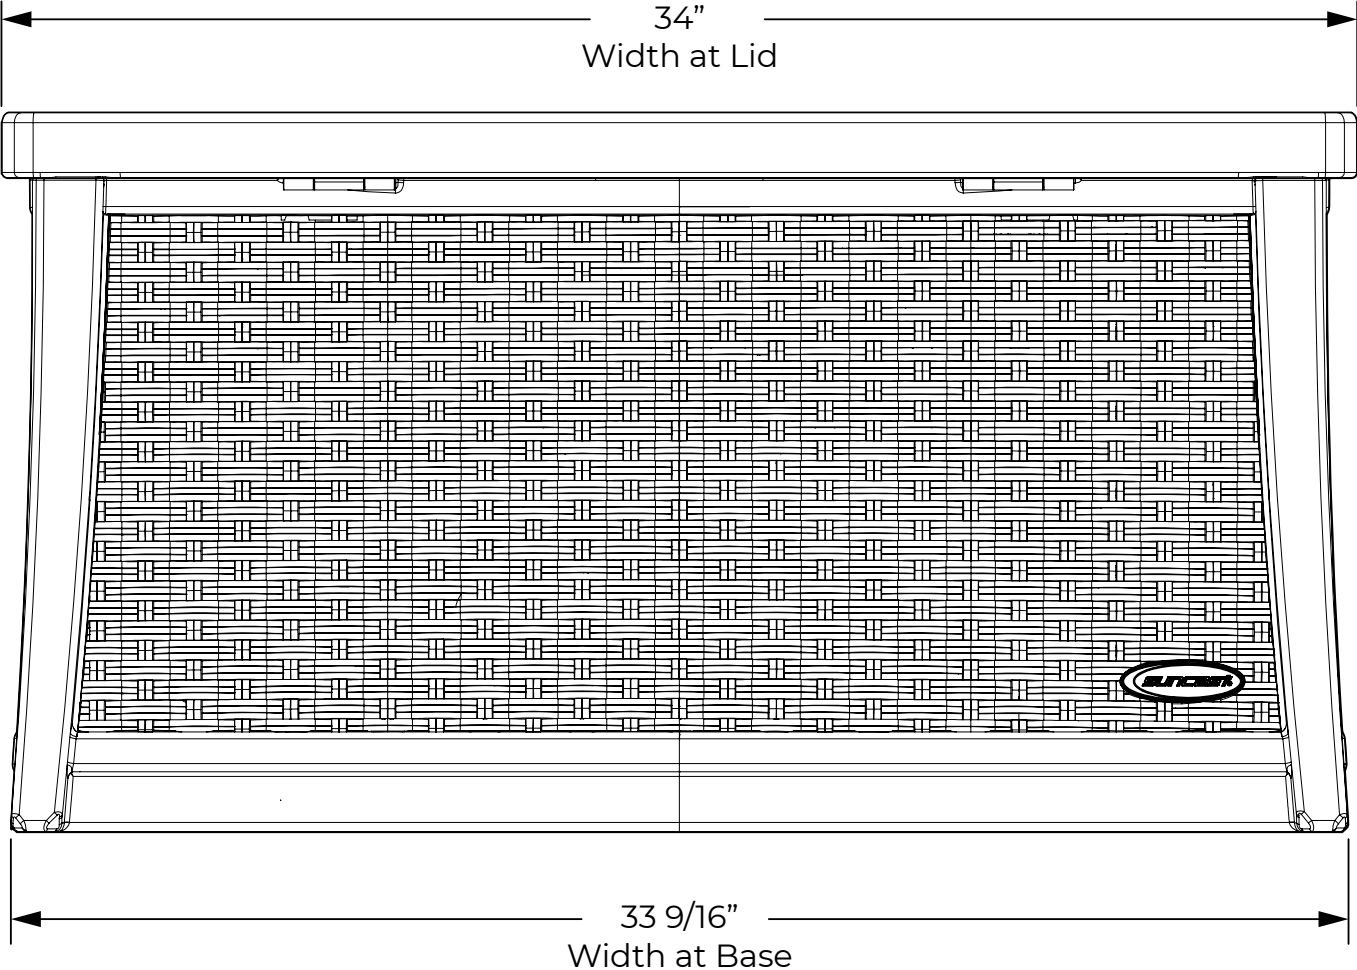

# BMDB3010 Elements<sup>®</sup> Coffee Table with Storage

## Front View

STORAGE VOLUME:

30 Gallons (4 Cubic Ft.)

EXTERNAL COVERAGE AREA:

4.2 sq ft

## Side View

## Side Section View