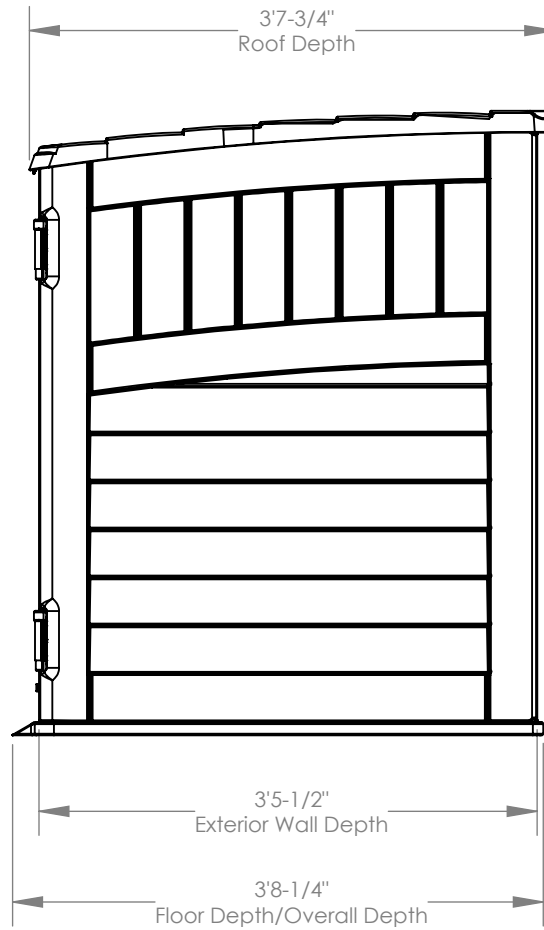

Suncast Corporation
701 North Kirk Road
Batavia, IL 60510 USA

BMS4700Z

INTERIOR VOLUME	64.7 cu ft
EXT. COVERAGE AREA	21.4 sq ft

FRONT VIEW

Suncast Corporation
701 North Kirk Road
Batavia, IL 60510 USA

BMS4700Z

SECTION VIEW