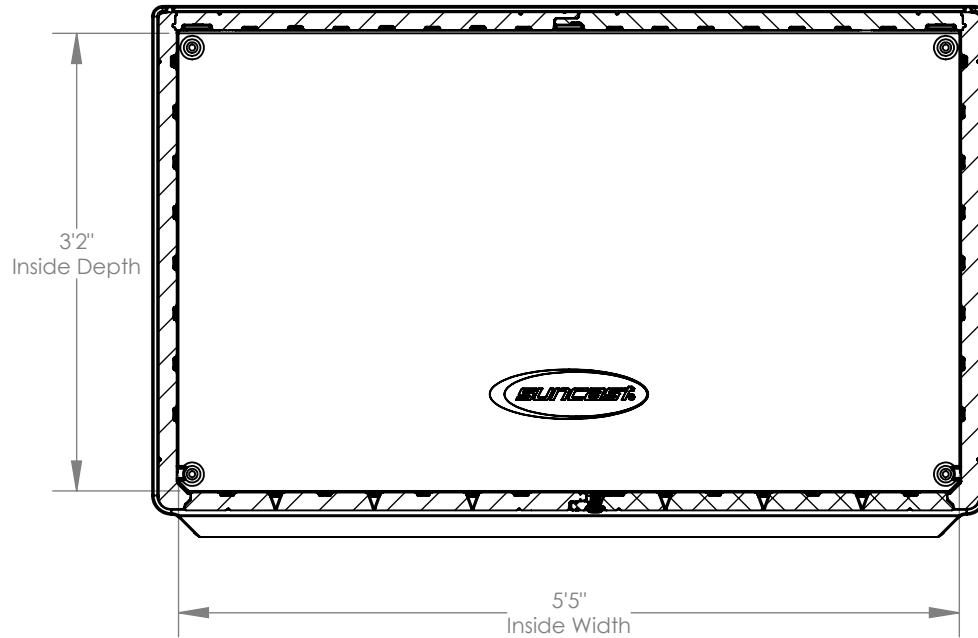

Suncast Corporation
701 North Kirk Road
Batavia, IL 60510 USA

BMS4700Z

SECTION A-A
SCALE 1:16

TOP VIEW