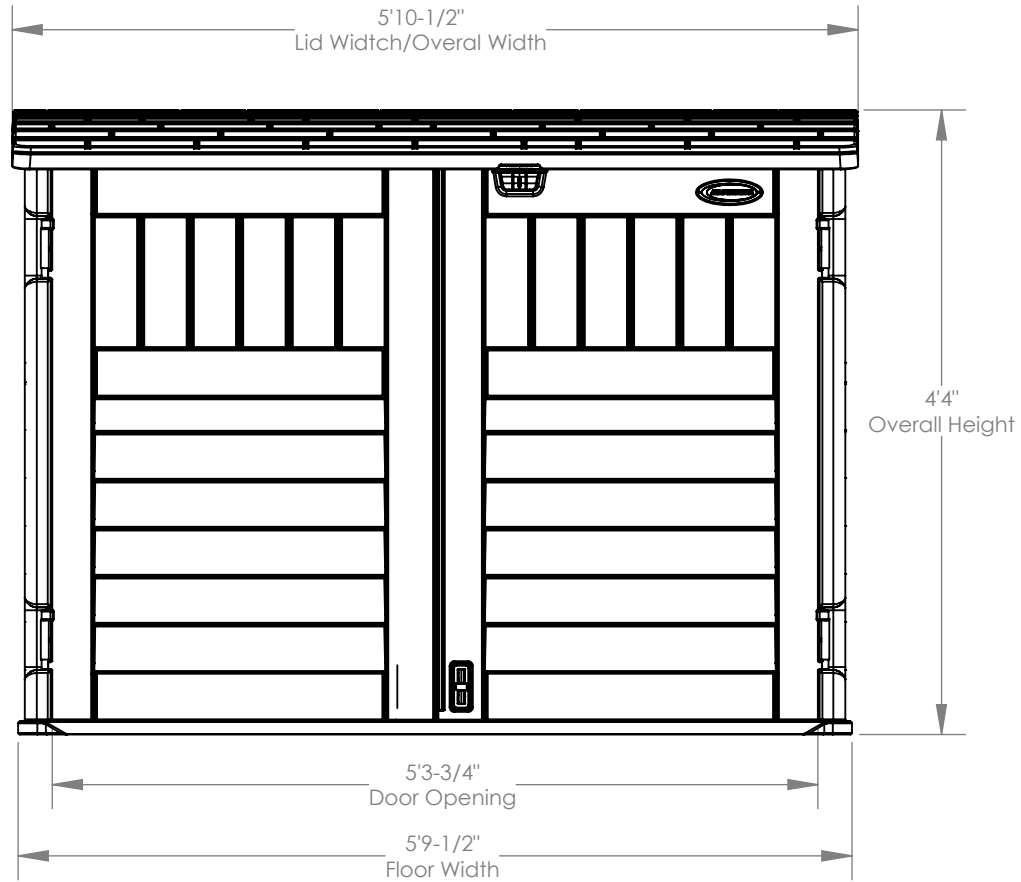

Suncast Corporation
701 North Kirk Road
Batavia, IL 60510 USA

BMS4700Z

INTERIOR VOLUME	64.7 cu ft
EXT. COVERAGE AREA	21.4 sq ft

FRONT VIEW

Suncast Corporation
701 North Kirk Road
Batavia, IL 60510 USA

BMS4700Z

SECTION VIEW