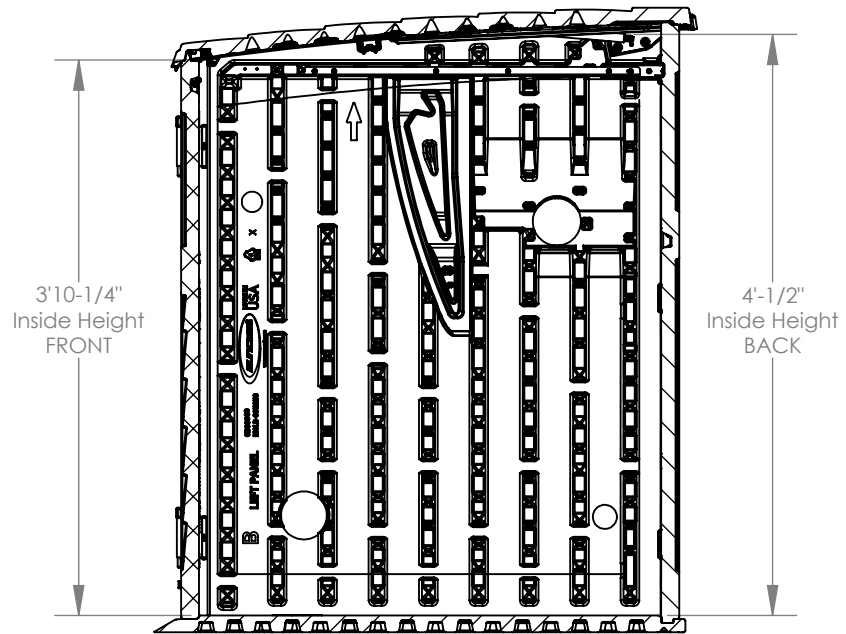

SIDE VIEW

Suncast Corporation
701 North Kirk Road
Batavia, IL 60510 USA

BMS4700Z

SECTION A-A
SCALE 1:16

TOP VIEW

Suncast Corporation
701 North Kirk Road
Batavia, IL 60510 USA

BMS4700Z

SECTION B-B
SCALE 1 : 16

SECTION VIEW