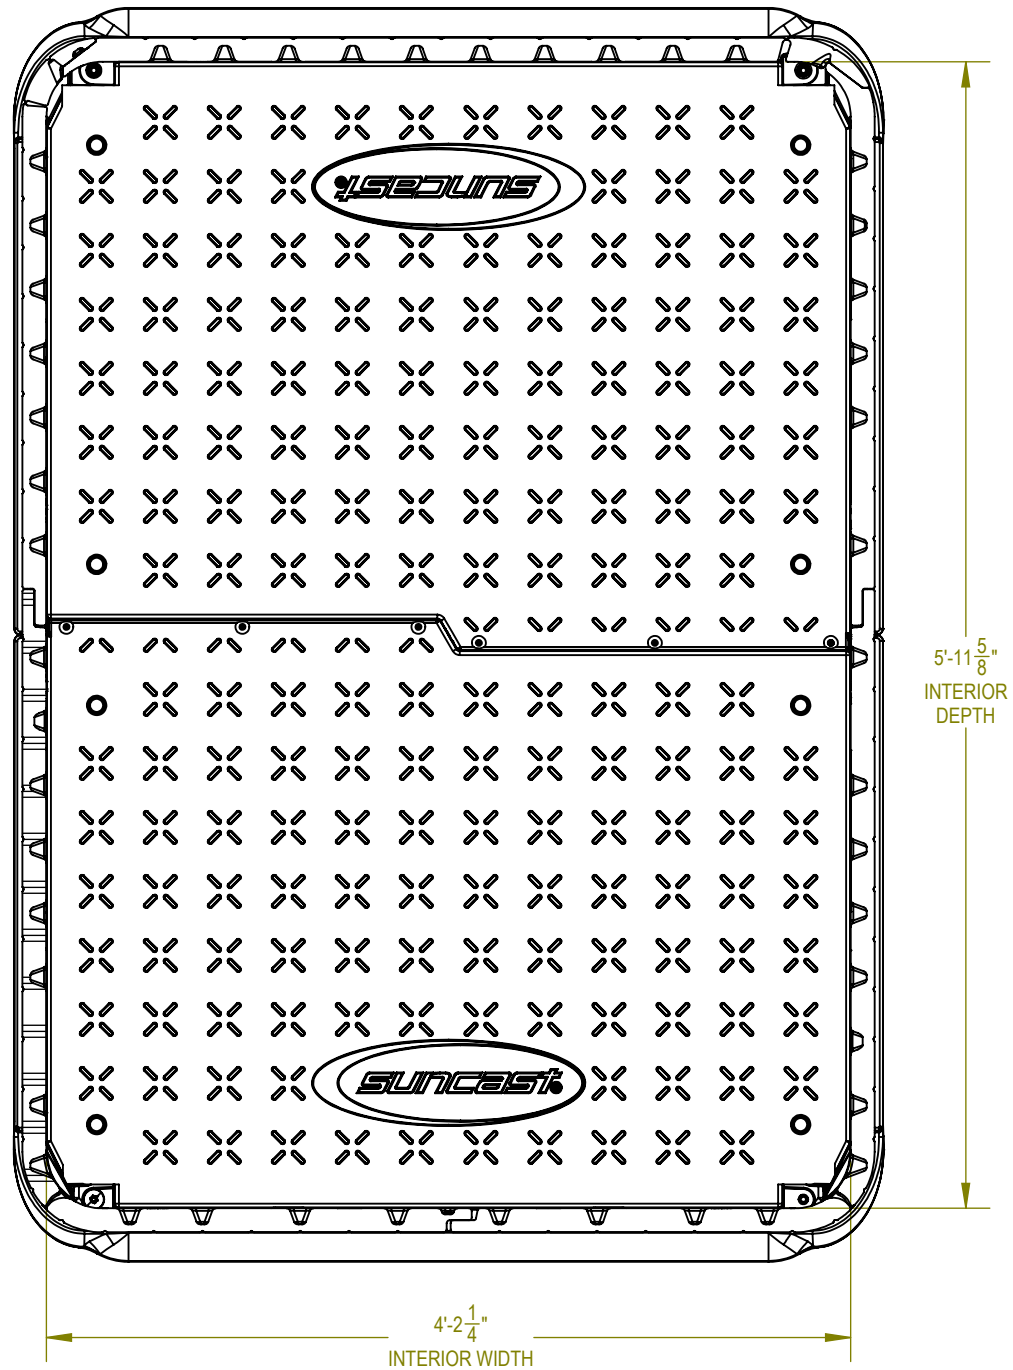

BMS4950 GLIDE TOP SHED

BMS4950 GLIDE TOP SHED FRONT VIEW

Interior: 25.0 sq. ft.
98.0 cu. ft.

Exterior: 115.0 cu ft.

BMS4950 GLIDE TOP SHED SIDE VIEW

BMS4950 GLIDE TOP SHED TOP VIEW

BMS4950 GLIDE TOP SHED

SECTION B-B
SCALE 1 : 12