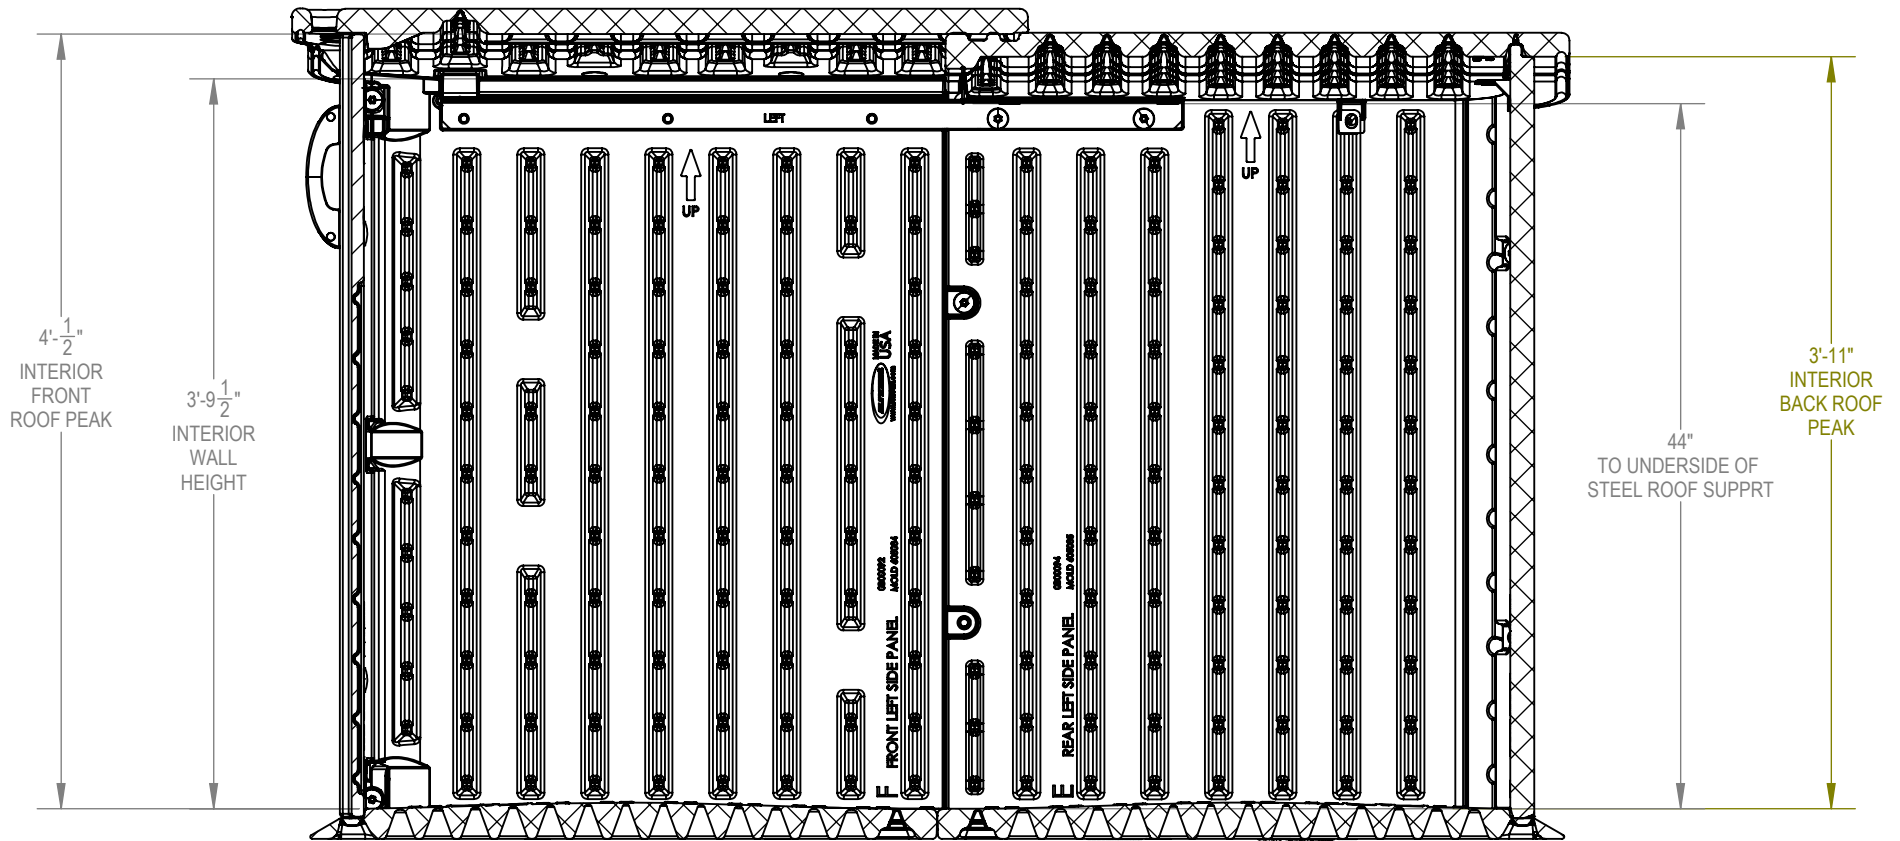

BMS4950 GLIDE TOP SHED

BMS4950 GLIDE TOP SHED FRONT VIEW

Interior: 25.0 sq. ft.
98.0 cu. ft.

Exterior: 115.0 cu ft.

BMS4950 GLIDE TOP SHED SIDE VIEW

BMS4950 GLIDE TOP SHED TOP VIEW

BMS4950 GLIDE TOP SHED

SECTION B-B
SCALE 1 : 12