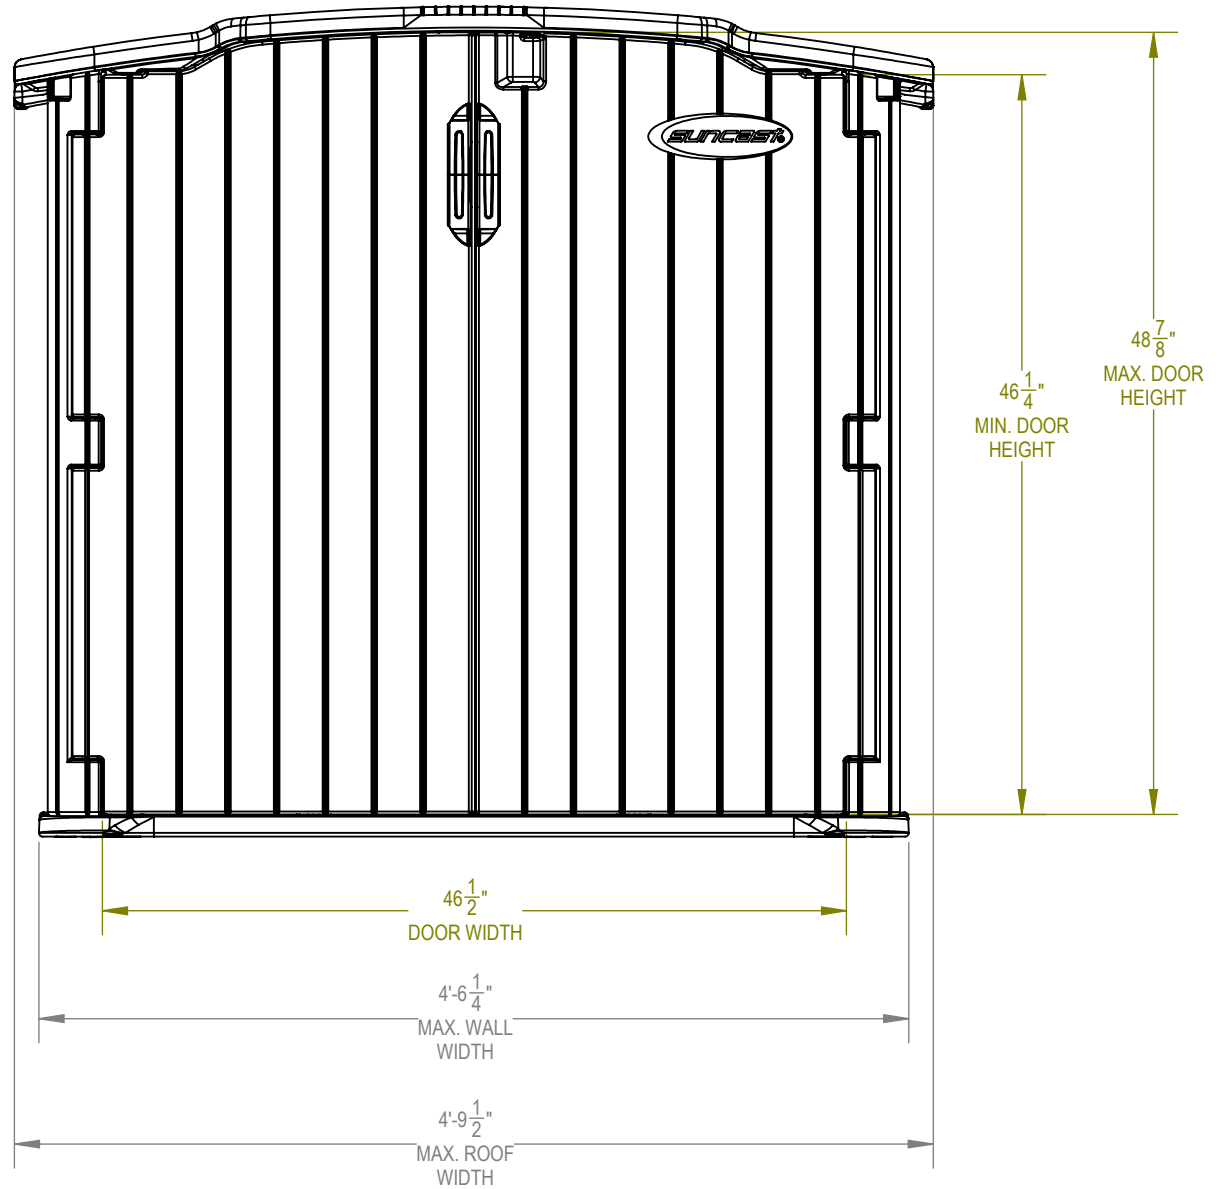

BMS4950 GLIDE TOP SHED

BMS4950 GLIDE TOP SHED FRONT VIEW

Interior: 25.0 sq. ft.
98.0 cu. ft.

Exterior: 115.0 cu ft.

BMS4950 GLIDE TOP SHED SIDE VIEW

BMS4950 GLIDE TOP SHED TOP VIEW

BMS4950 GLIDE TOP SHED

SECTION B-B
SCALE 1 : 12