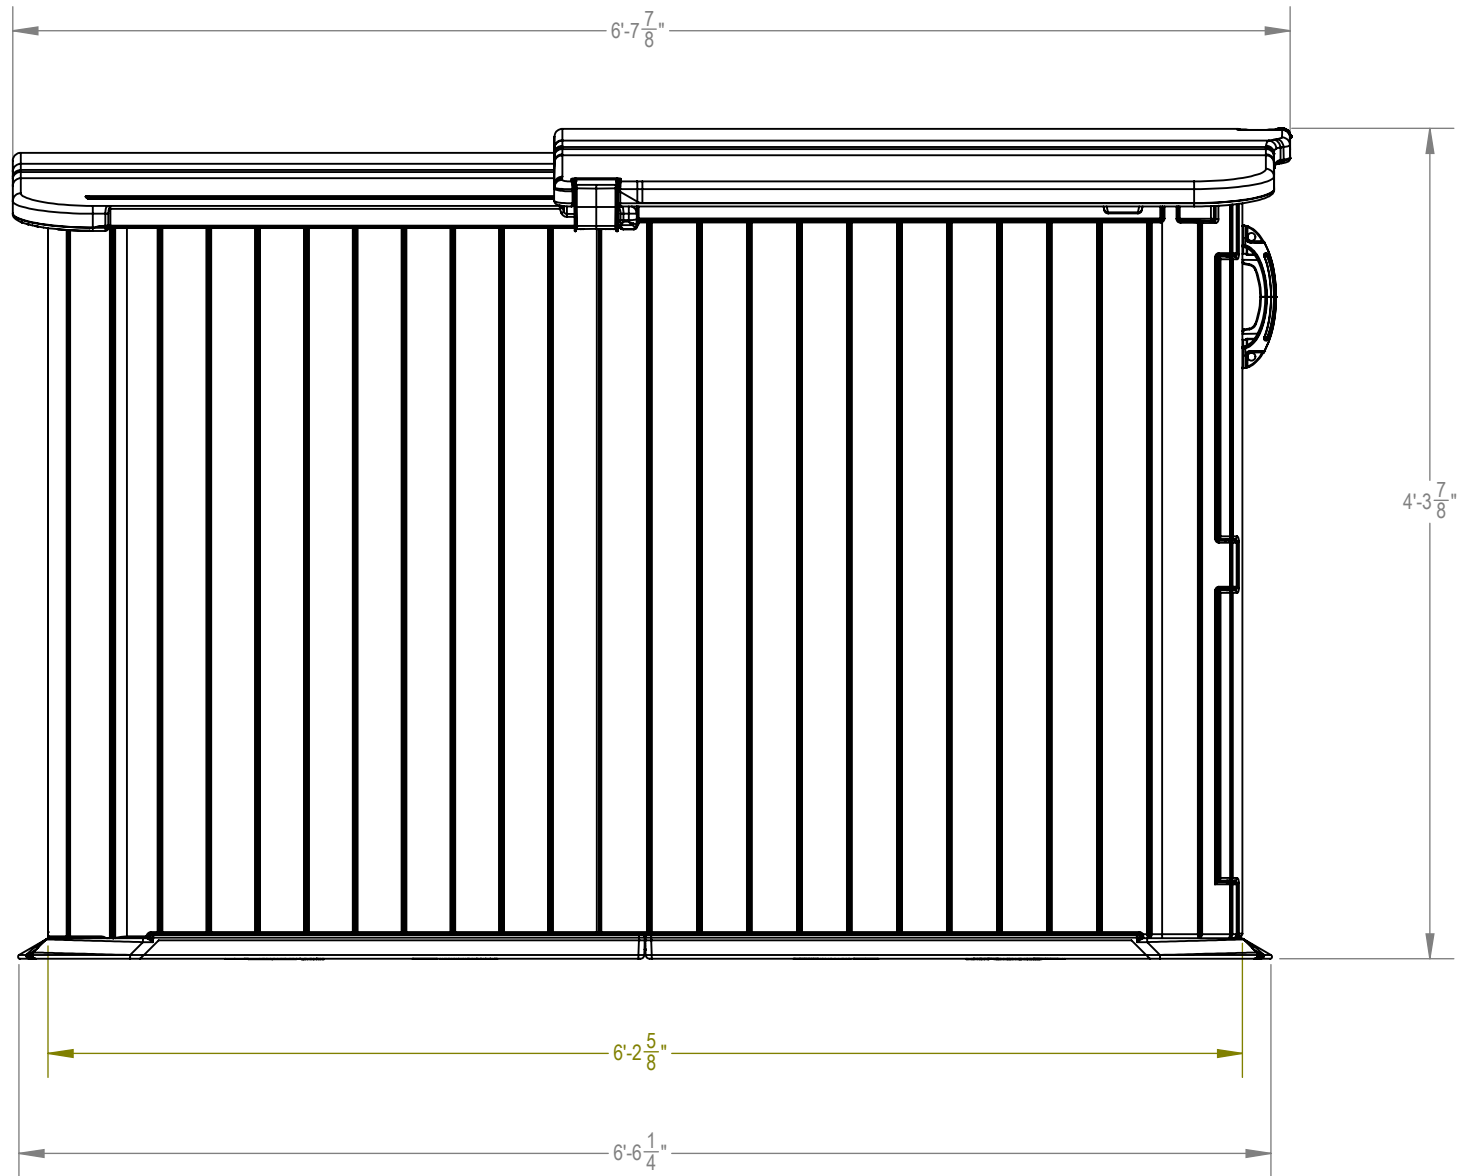

BMS4950 GLIDE TOP SHED

BMS4950 GLIDE TOP SHED FRONT VIEW

Interior: 25.0 sq. ft.
98.0 cu. ft.

Exterior: 115.0 cu ft.

BMS4950 GLIDE TOP SHED SIDE VIEW

BMS4950 GLIDE TOP SHED TOP VIEW

BMS4950 GLIDE TOP SHED

SECTION B-B
SCALE 1 : 12