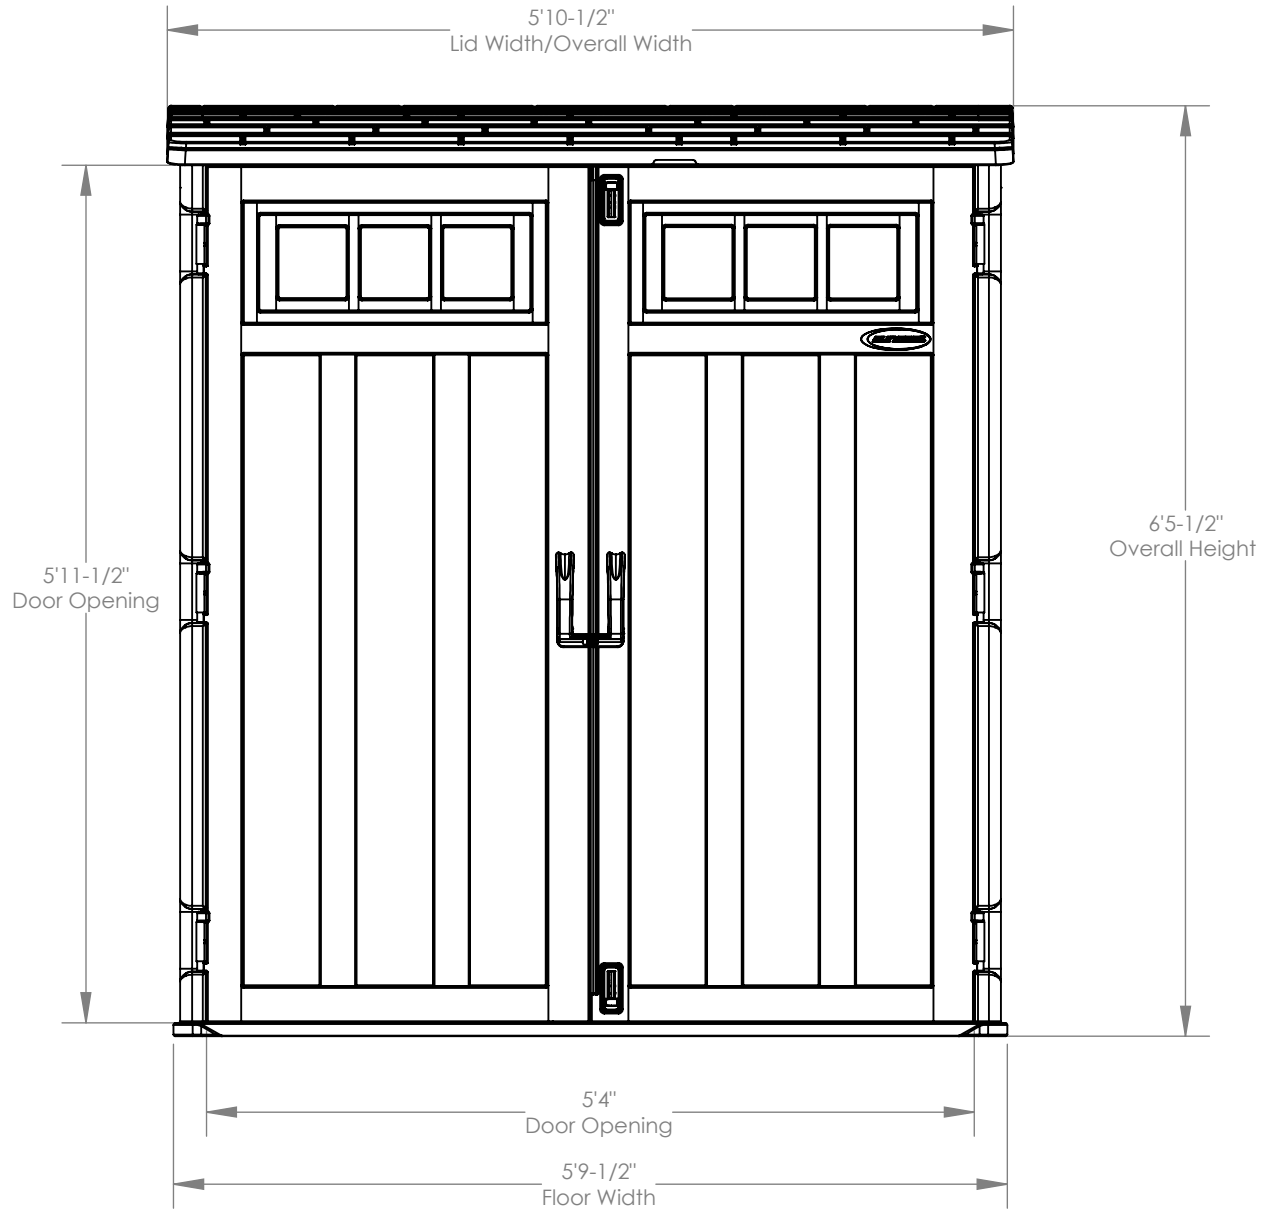

## BMS6225

INTERIOR VOLUME	106 cu ft
EXT. COVERAGE AREA	21.3 sq ft

**FRONT VIEW**

Suncast Corporation  
701 North Kirk Road  
Batavia, IL 60510 USA