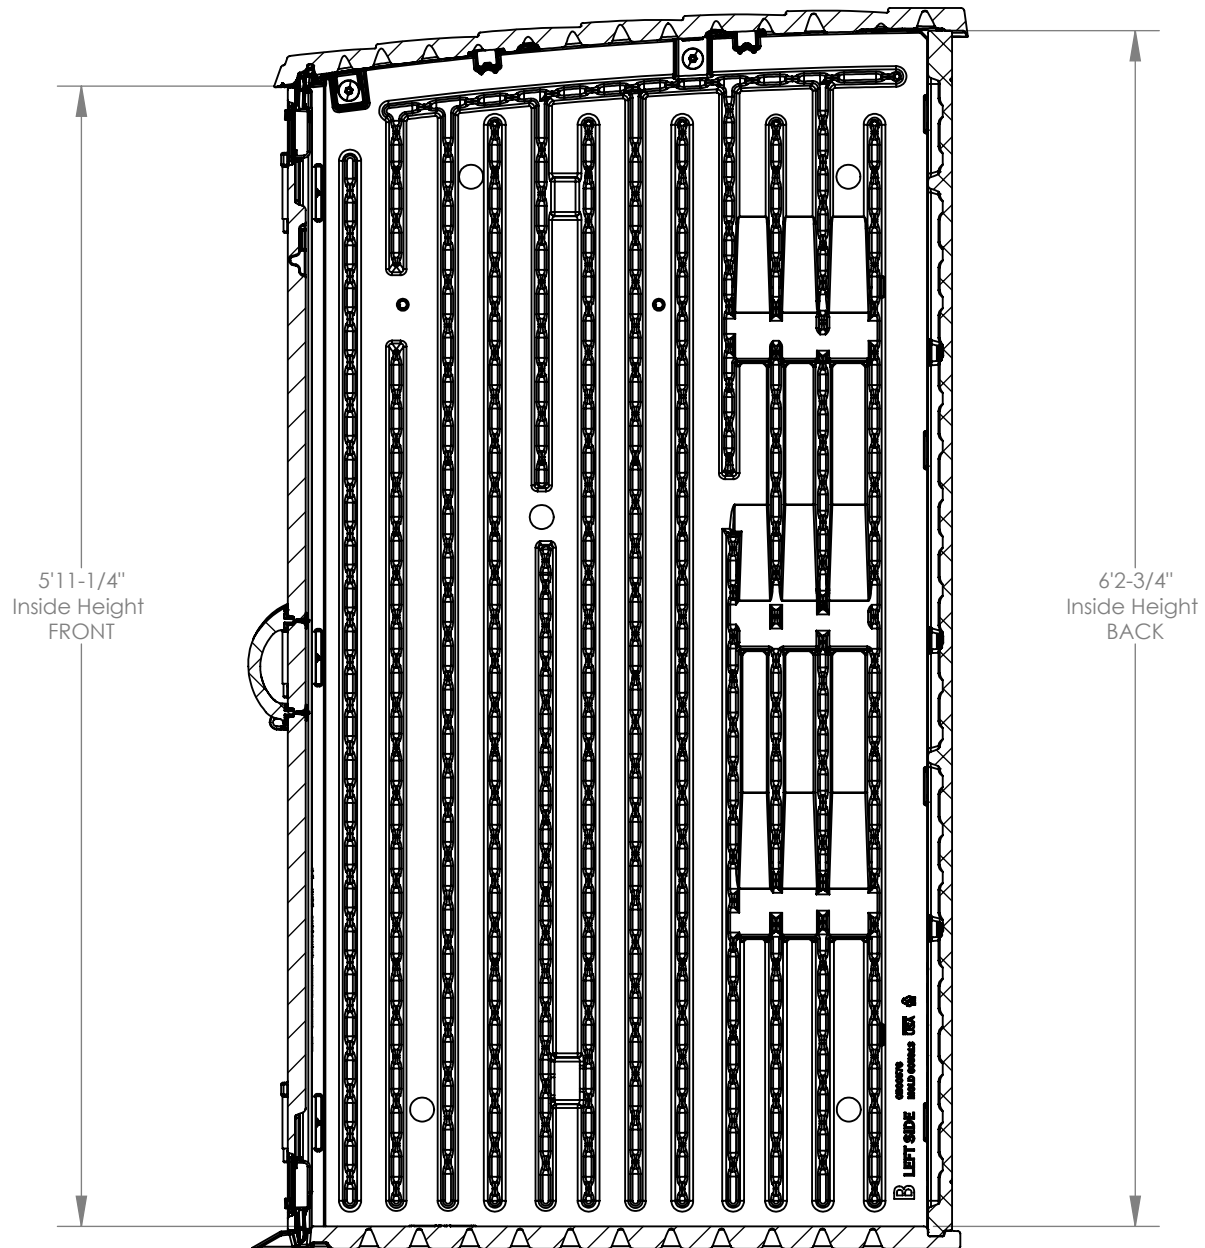

Suncast Corporation
701 North Kirk Road
Batavia, IL 60510 USA

BMS6225

SECTION VIEW