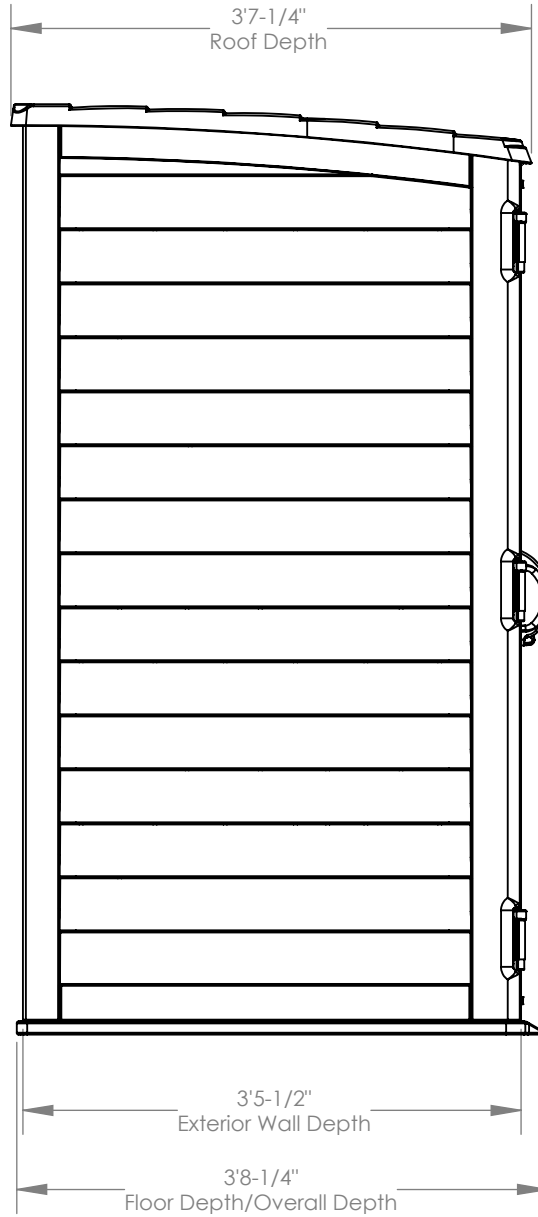

Suncast Corporation
701 North Kirk Road
Batavia, IL 60510 USA

BMS6225

SIDE VIEW