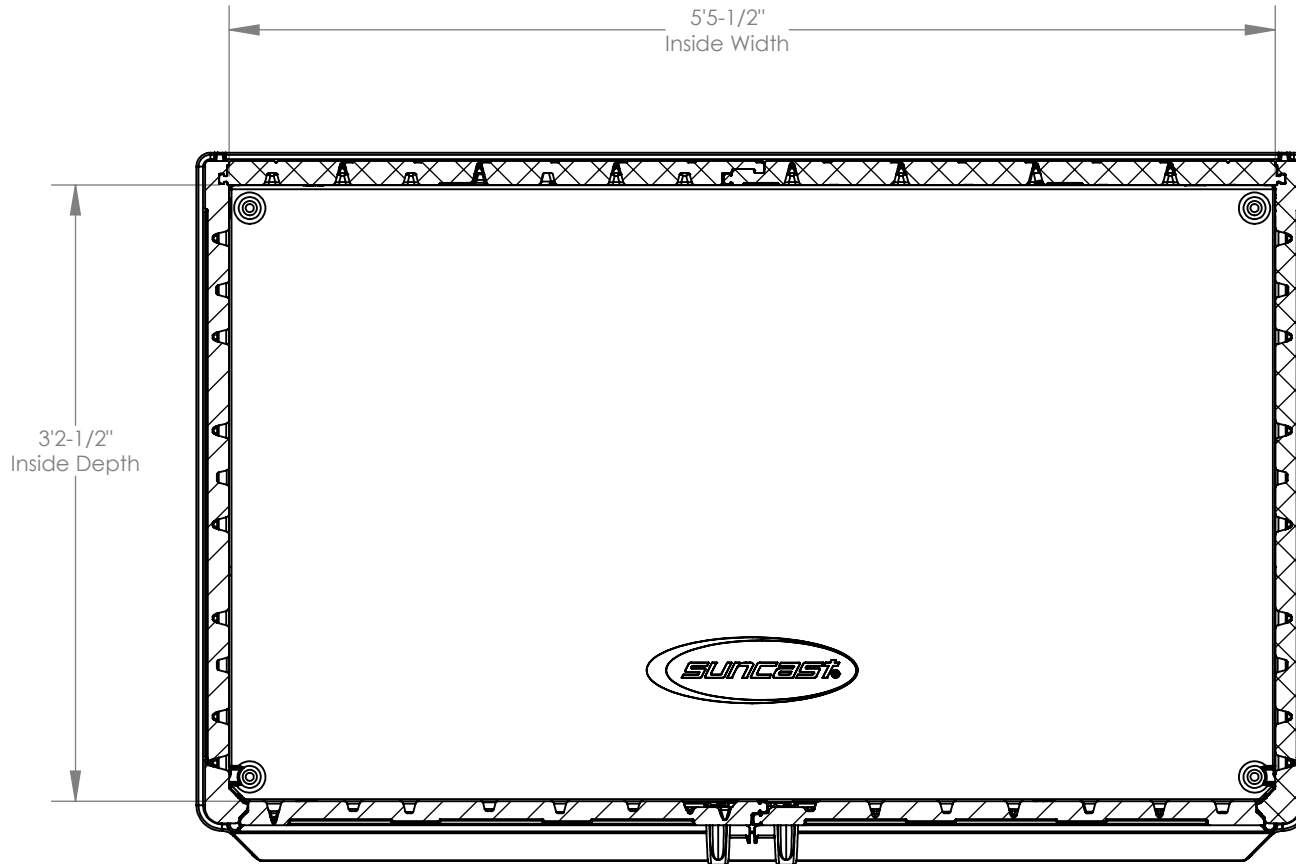

Suncast Corporation
701 North Kirk Road
Batavia, IL 60510 USA

BMS6225

TOP VIEW