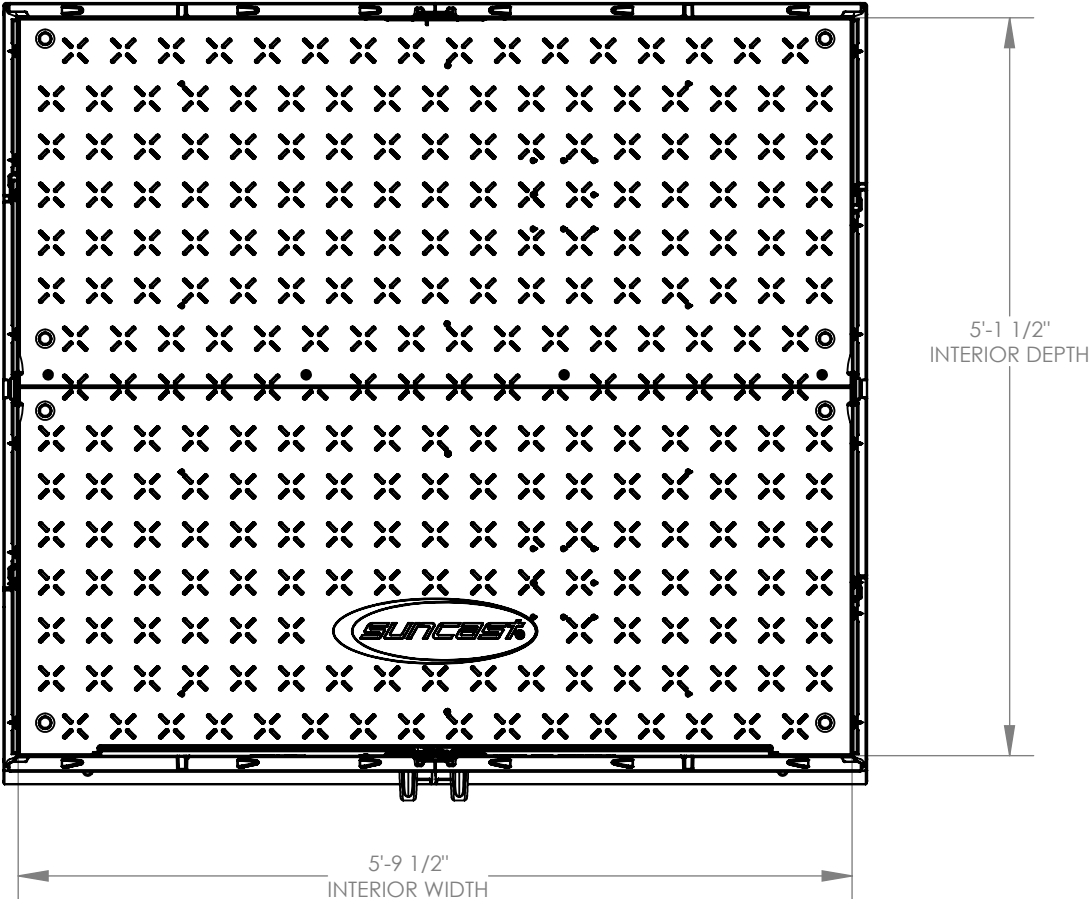

BMS6510

FRONT VIEW

TOTAL VOLUME

Interior: 201.3 FT³

Exterior: 229.7 FT³

SQUARE FOOTAGE

Interior: 29.7 FT²

Exterior: 33.7 FT²

BMS6510

SIDE VIEW

BMS6510

TOP VIEW

BMS6510

SECTION VIEW

SECTION D-D
SCALE 1 : 16