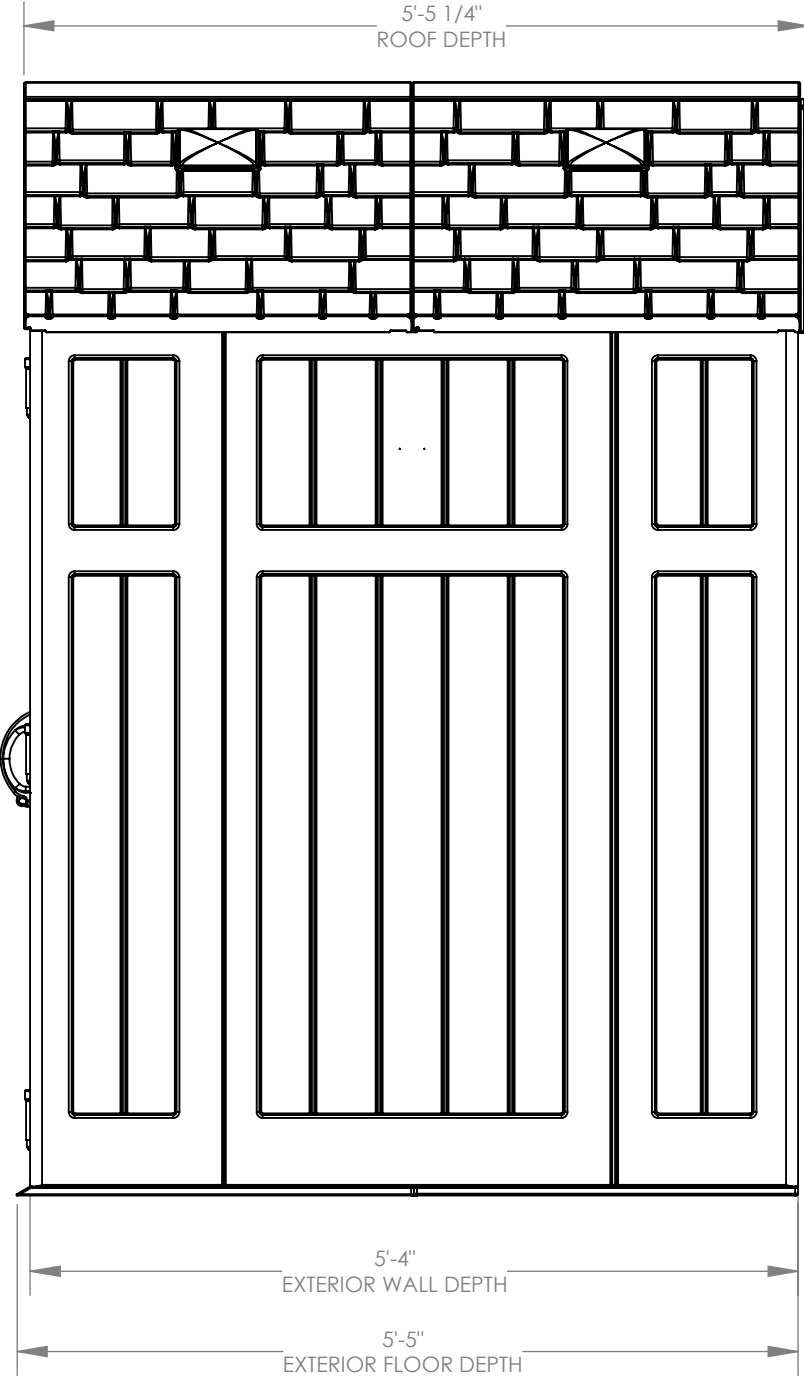

BMS6510

FRONT VIEW

TOTAL VOLUME

Interior: 201.3 FT³

Exterior: 229.7 FT³

SQUARE FOOTAGE

Interior: 29.7 FT²

Exterior: 33.7 FT²

BMS6510

SIDE VIEW

BMS6510

TOP VIEW

BMS6510

SECTION VIEW

SECTION D-D
SCALE 1 : 16