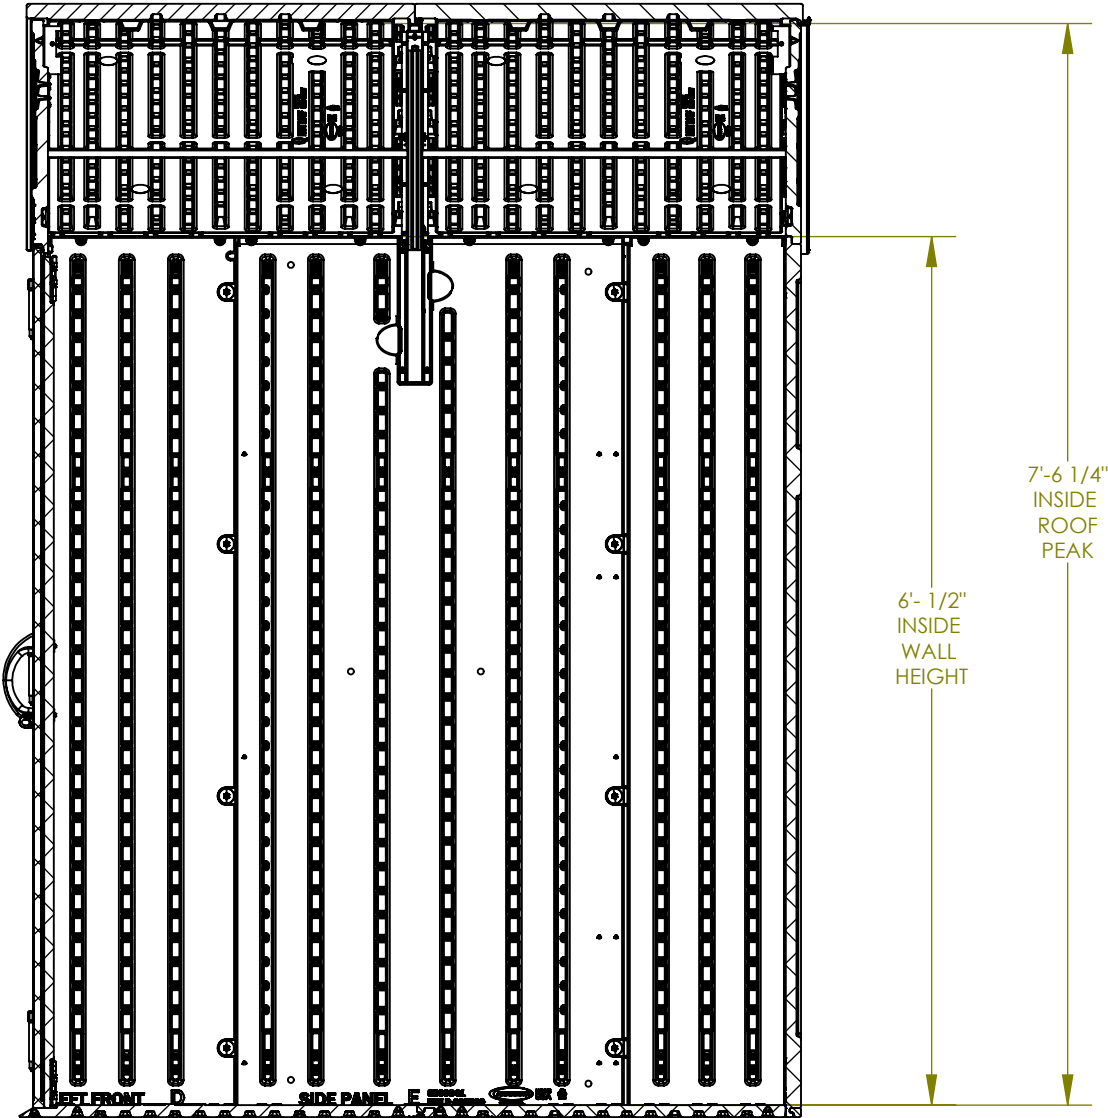

BMS6510

FRONT VIEW

TOTAL VOLUME

Interior: 201.3 FT³

Exterior: 229.7 FT³

SQUARE FOOTAGE

Interior: 29.7 FT²

Exterior: 33.7 FT²

BMS6510

SIDE VIEW

BMS6510

TOP VIEW

BMS6510

SECTION VIEW

SECTION D-D
SCALE 1 : 16