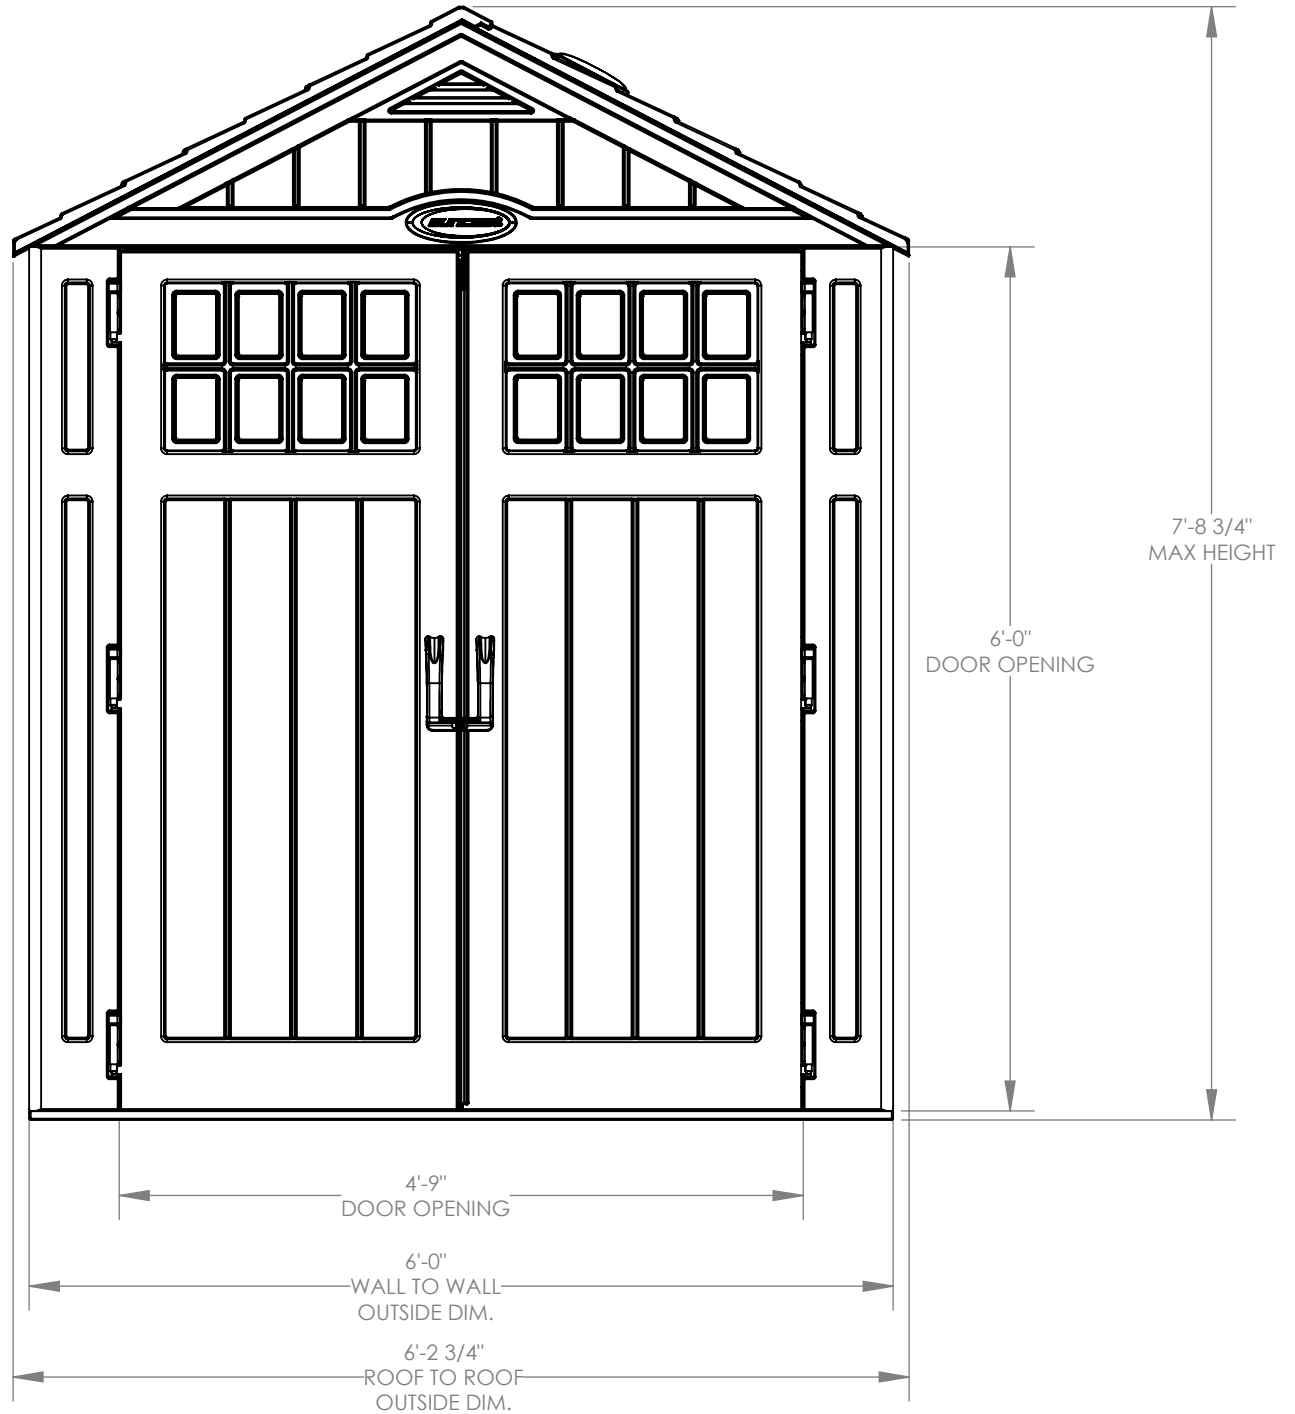

BMS6510

FRONT VIEW

TOTAL VOLUME

Interior: 201.3 FT³

Exterior: 229.7 FT³

SQUARE FOOTAGE

Interior: 29.7 FT²

Exterior: 33.7 FT²

BMS6510

SIDE VIEW

BMS6510

TOP VIEW

BMS6510

SECTION VIEW

SECTION D-D
SCALE 1 : 16