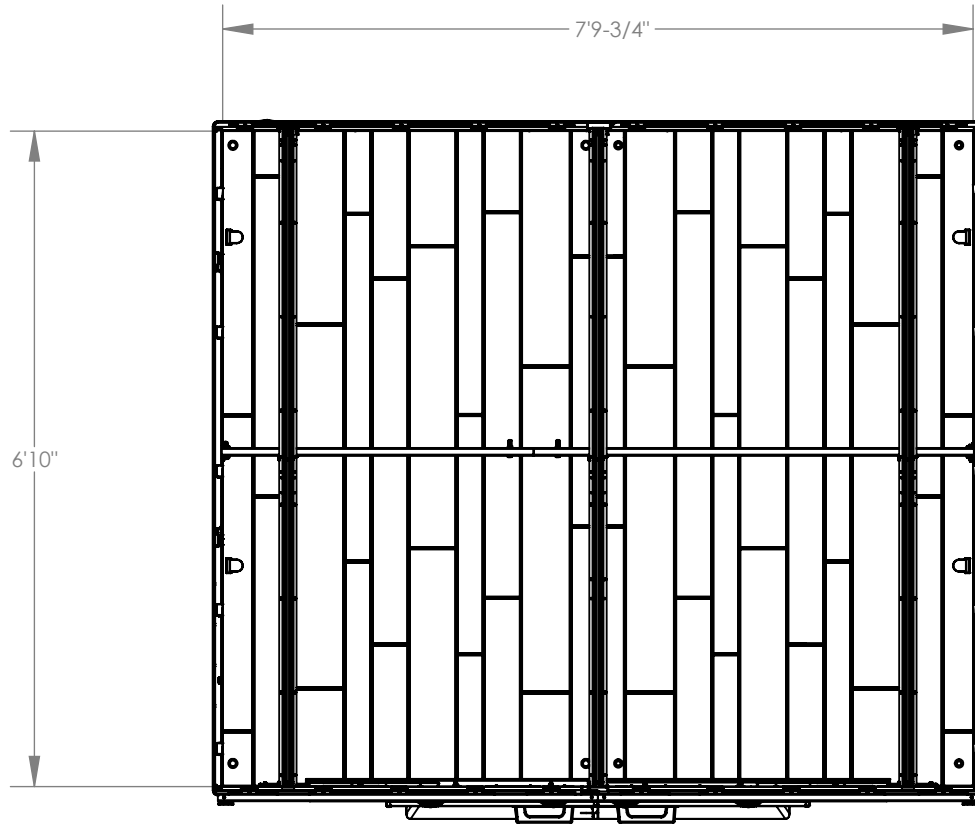

SIDE VIEW

Suncast Corporation
701 North Kirk Road
Batavia, IL 60510 USA

BMS8780