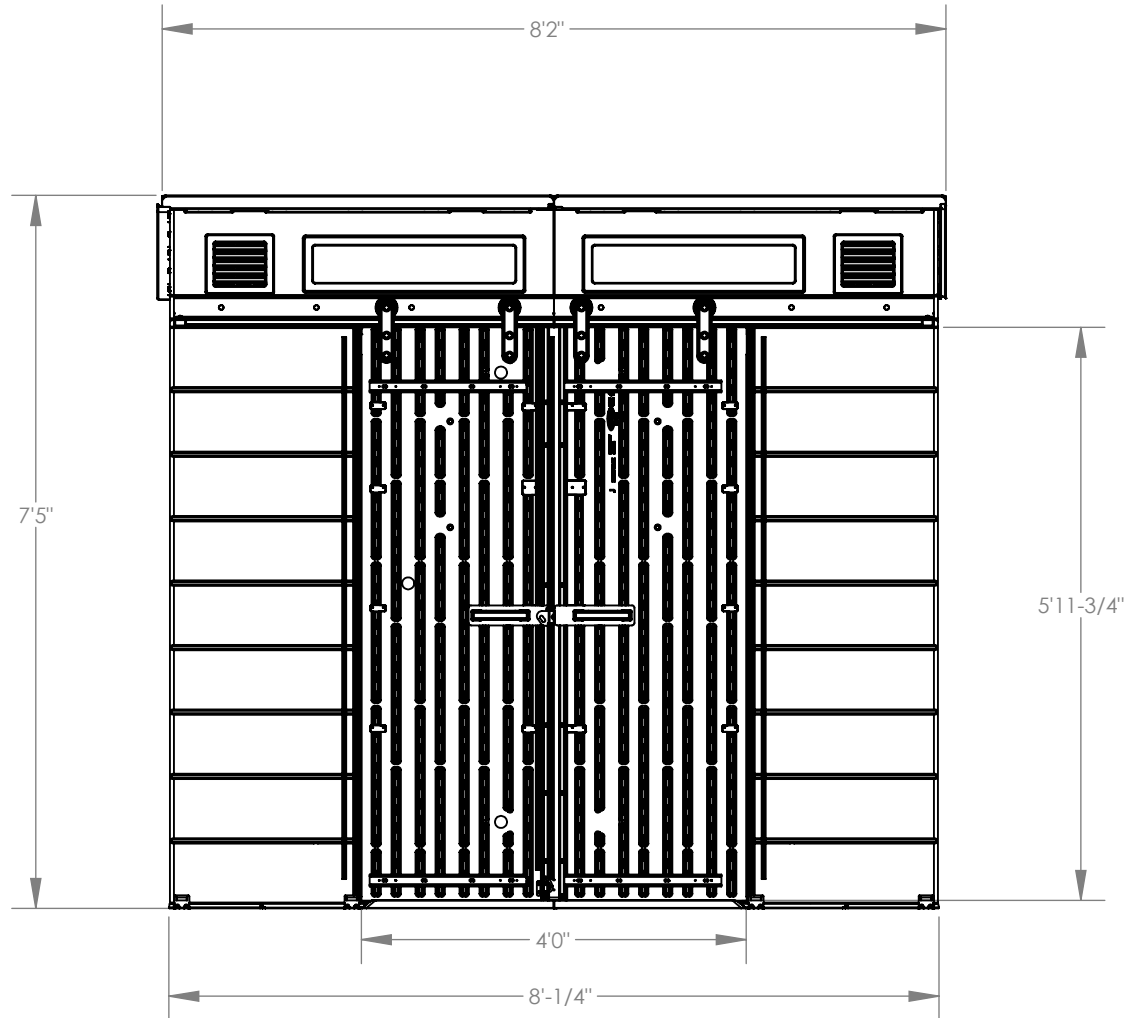

## BMS8780

INTERIOR VOLUME	362 cu ft
EXT. COVERAGE AREA	56.6 sq ft
ROOF PITCH	1.58:12

FRONT VIEW

Suncast Corporation  
701 North Kirk Road  
Batavia, IL 60510 USA

**BMS8780**

**SIDE VIEW**

Suncast Corporation  
701 North Kirk Road  
Batavia, IL 60510 USA