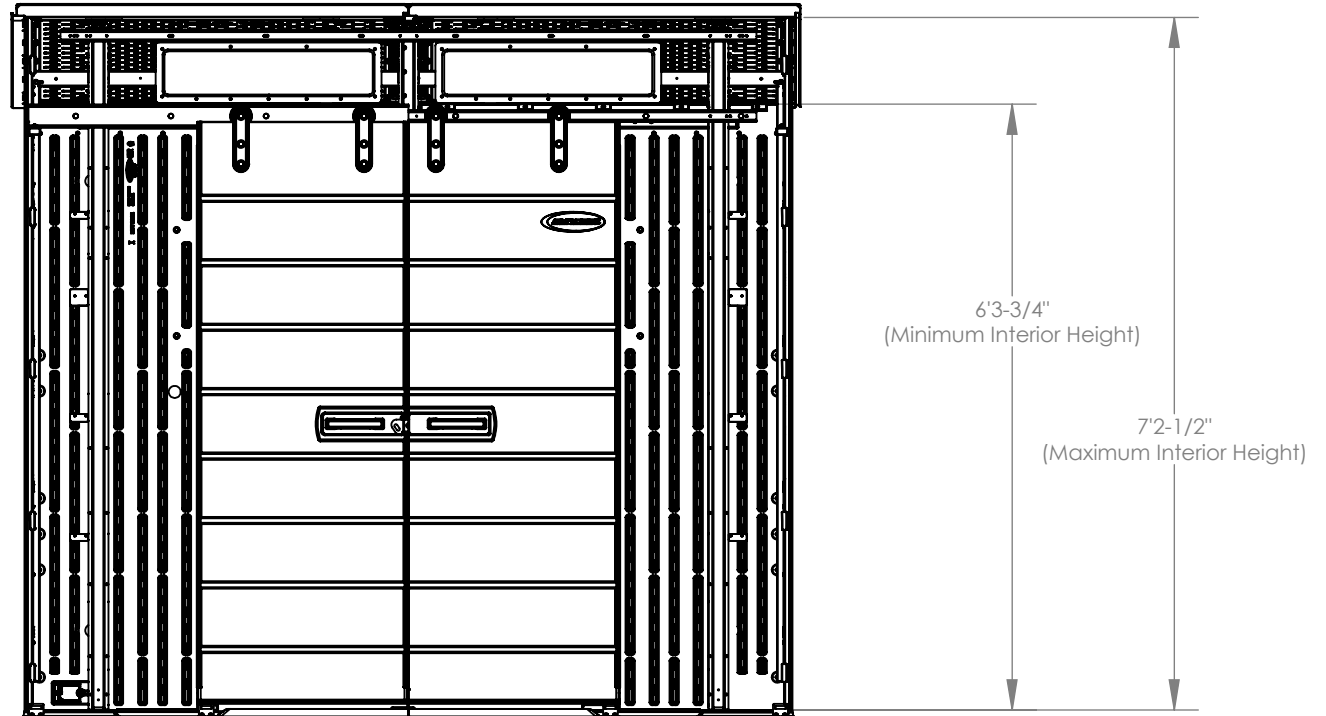

TOP VIEW

Suncast Corporation
701 North Kirk Road
Batavia, IL 60510 USA

BMS8780

SECTION VIEW