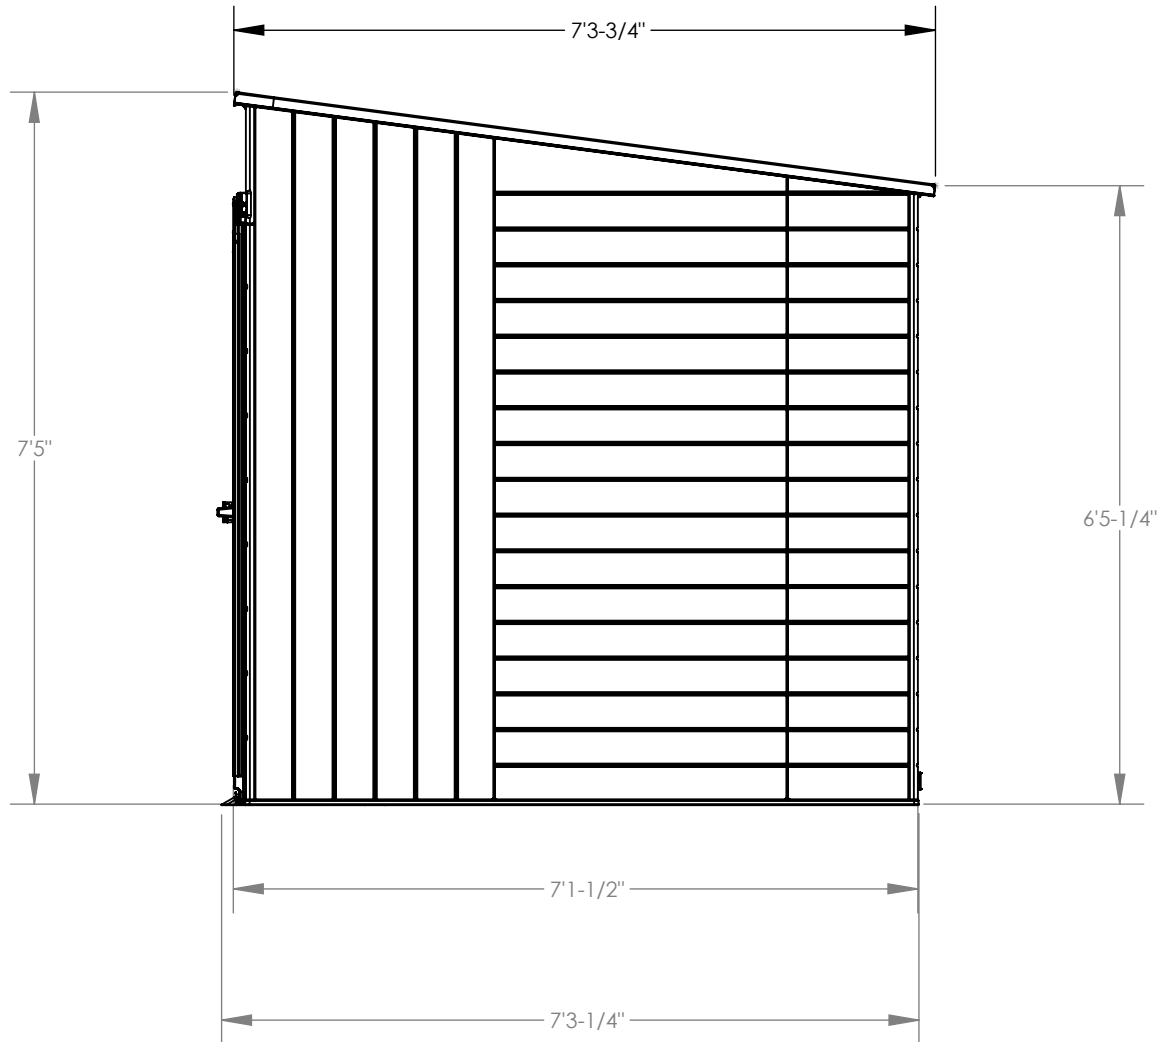

## BMS8780

INTERIOR VOLUME	362 cu ft
EXT. COVERAGE AREA	56.6 sq ft
ROOF PITCH	1.58:12

FRONT VIEW

Suncast Corporation  
701 North Kirk Road  
Batavia, IL 60510 USA

**BMS8780**

**SIDE VIEW**

Suncast Corporation  
701 North Kirk Road  
Batavia, IL 60510 USA