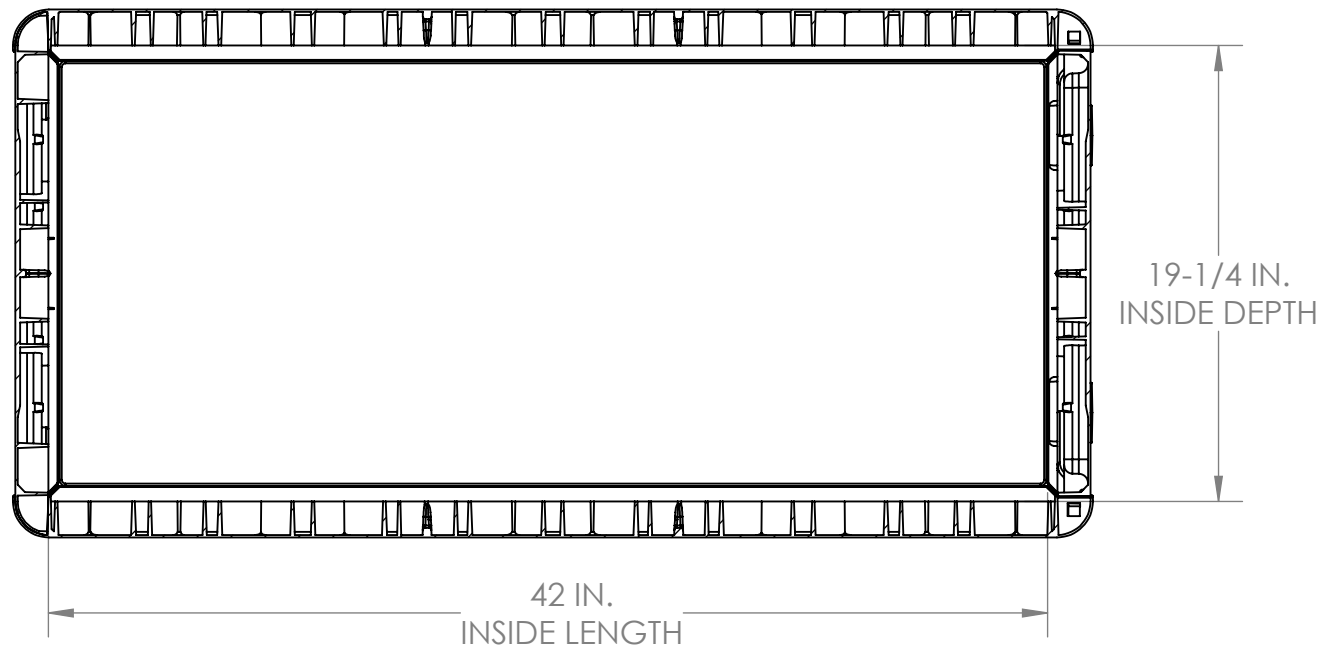

DB7500/DBW7500
FRONT VIEW

VOLUME: 9.8 CU. FT.
73 GAL.

DB7500/DBW7500
SIDE VIEW

DB7500/DBW7500
TOP VIEW

DB7500/DBW7500
INTERIOR SIDE VIEW