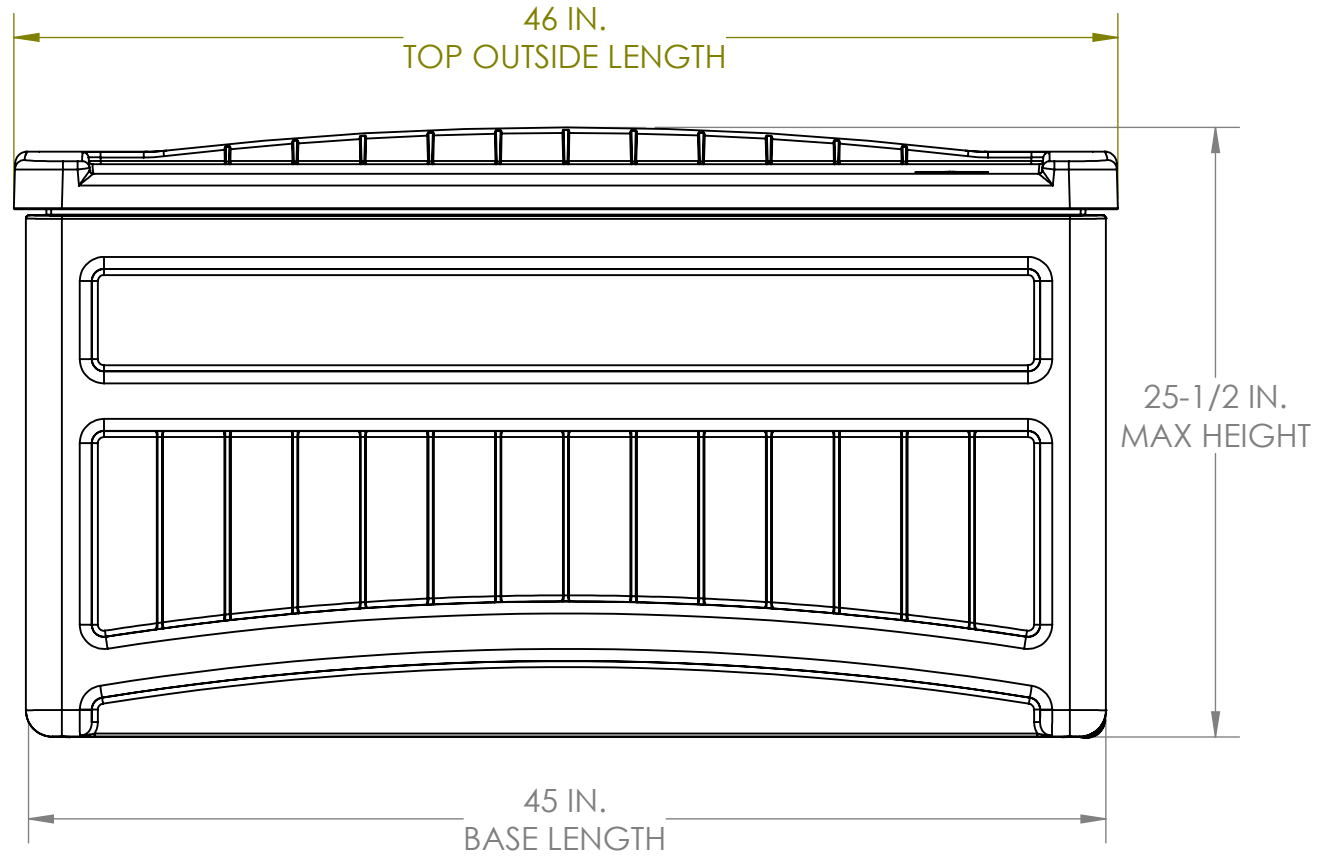

DB7500/DBW7500
FRONT VIEW

VOLUME: 9.8 CU. FT.
73 GAL.

DB7500/DBW7500
SIDE VIEW

DB7500/DBW7500
TOP VIEW

DB7500/DBW7500
INTERIOR SIDE VIEW