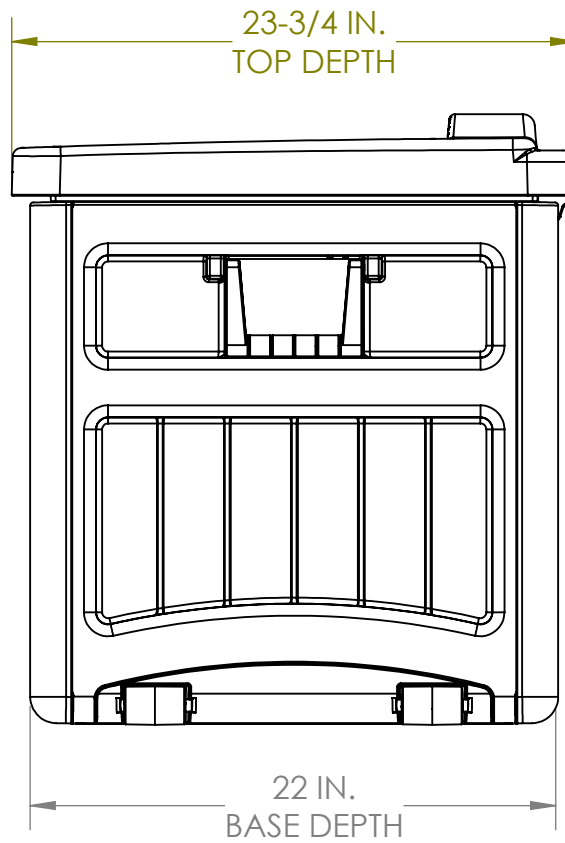

DB7500/DBW7500
FRONT VIEW

VOLUME: 9.8 CU. FT.
73 GAL.

DB7500/DBW7500
SIDE VIEW

DB7500/DBW7500
TOP VIEW

DB7500/DBW7500
INTERIOR SIDE VIEW