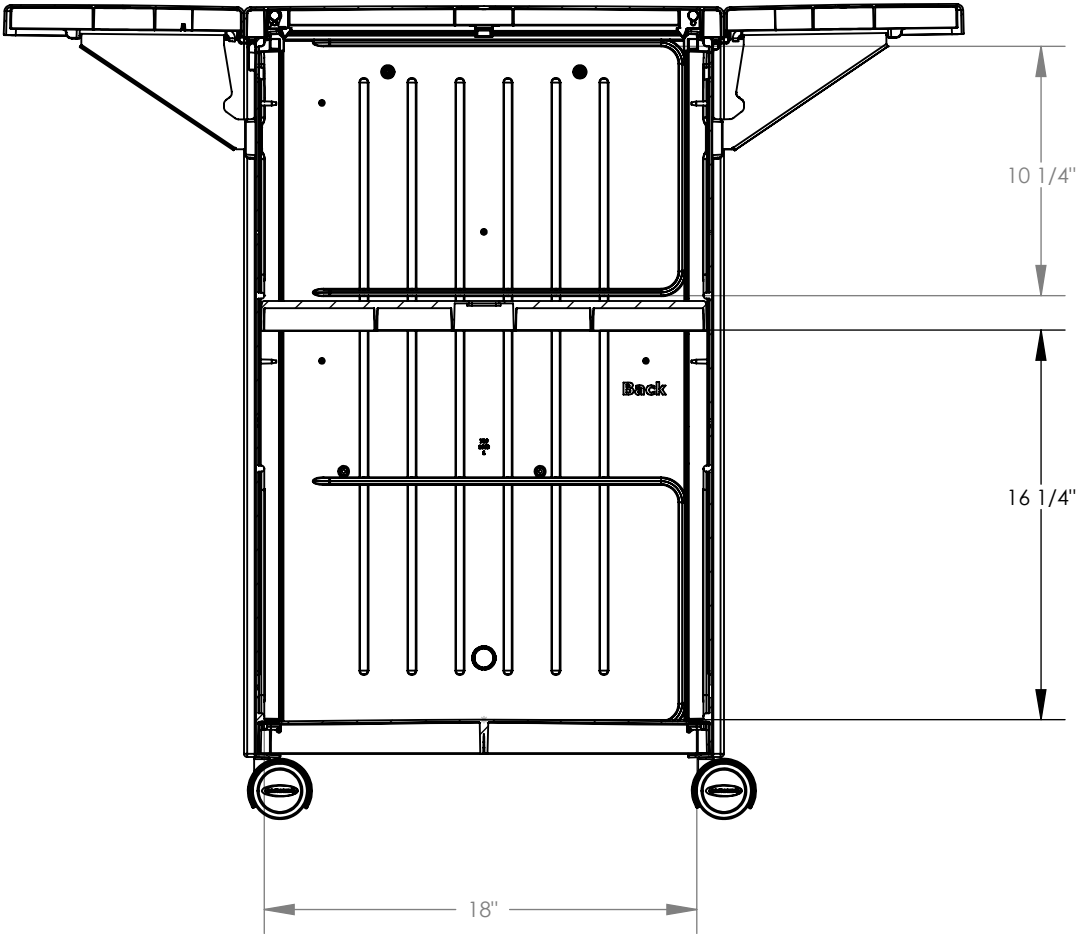

**DCP2000
FRONT VIEW**

TOTAL VOLUME:

Interior: 5.68 cu ft

Exterior: 7.36 cu ft

GALLON CAPACITY:

Interior: 42.49 gal

SQUARE FOOTAGE

Interior: 2.57 sq ft

Exterior: 2.83 sq ft

**DCP2000
SIDE VIEW**

**ALL DIMENSIONS ARE IN INCHES
UNLESS OTHERWISE SPECIFIED**

DCP2000
TOP VIEW

ALL DIMENSIONS ARE IN INCHES
UNLESS OTHERWISE SPECIFIED

**DCP2000
SECTION VIEW**

SECTION C-C
SCALE 1 : 8

ALL DIMENSIONS ARE IN INCHES
UNLESS OTHERWISE SPECIFIED