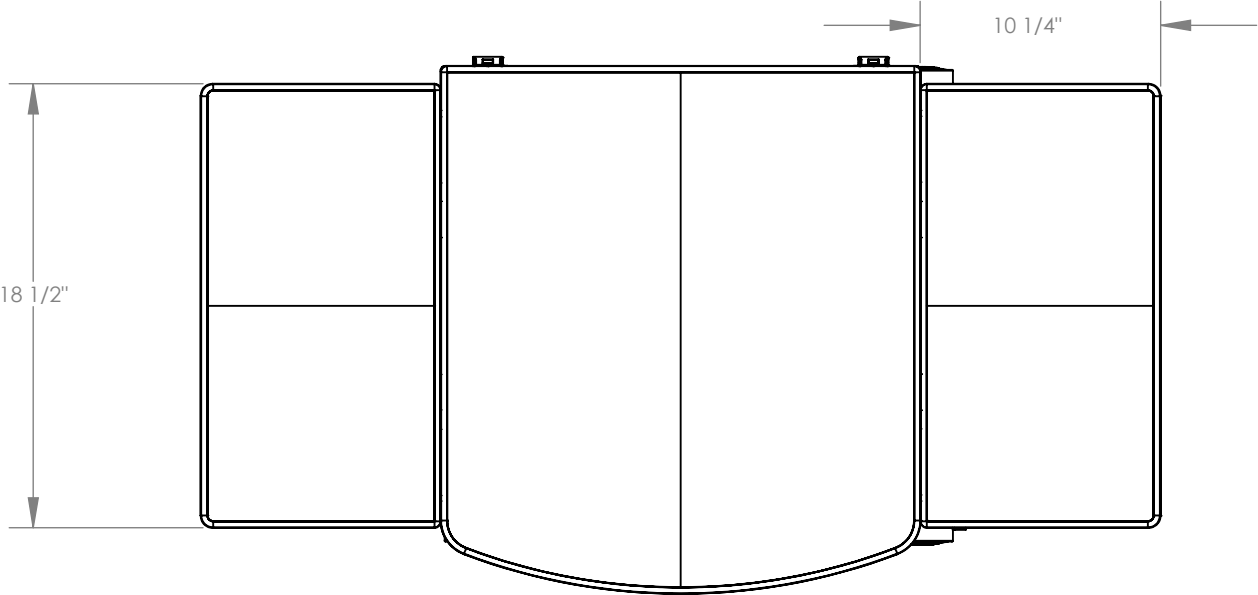

**DCP2000
FRONT VIEW**

TOTAL VOLUME:

Interior: 5.68 cu ft

Exterior: 7.36 cu ft

GALLON CAPACITY:

Interior: 42.49 gal

SQUARE FOOTAGE

Interior: 2.57 sq ft

Exterior: 2.83 sq ft

**DCP2000
SIDE VIEW**

**ALL DIMENSIONS ARE IN INCHES
UNLESS OTHERWISE SPECIFIED**

DCP2000
TOP VIEW

ALL DIMENSIONS ARE IN INCHES
UNLESS OTHERWISE SPECIFIED

**DCP2000
SECTION VIEW**

SECTION C-C
SCALE 1 : 8

ALL DIMENSIONS ARE IN INCHES
UNLESS OTHERWISE SPECIFIED