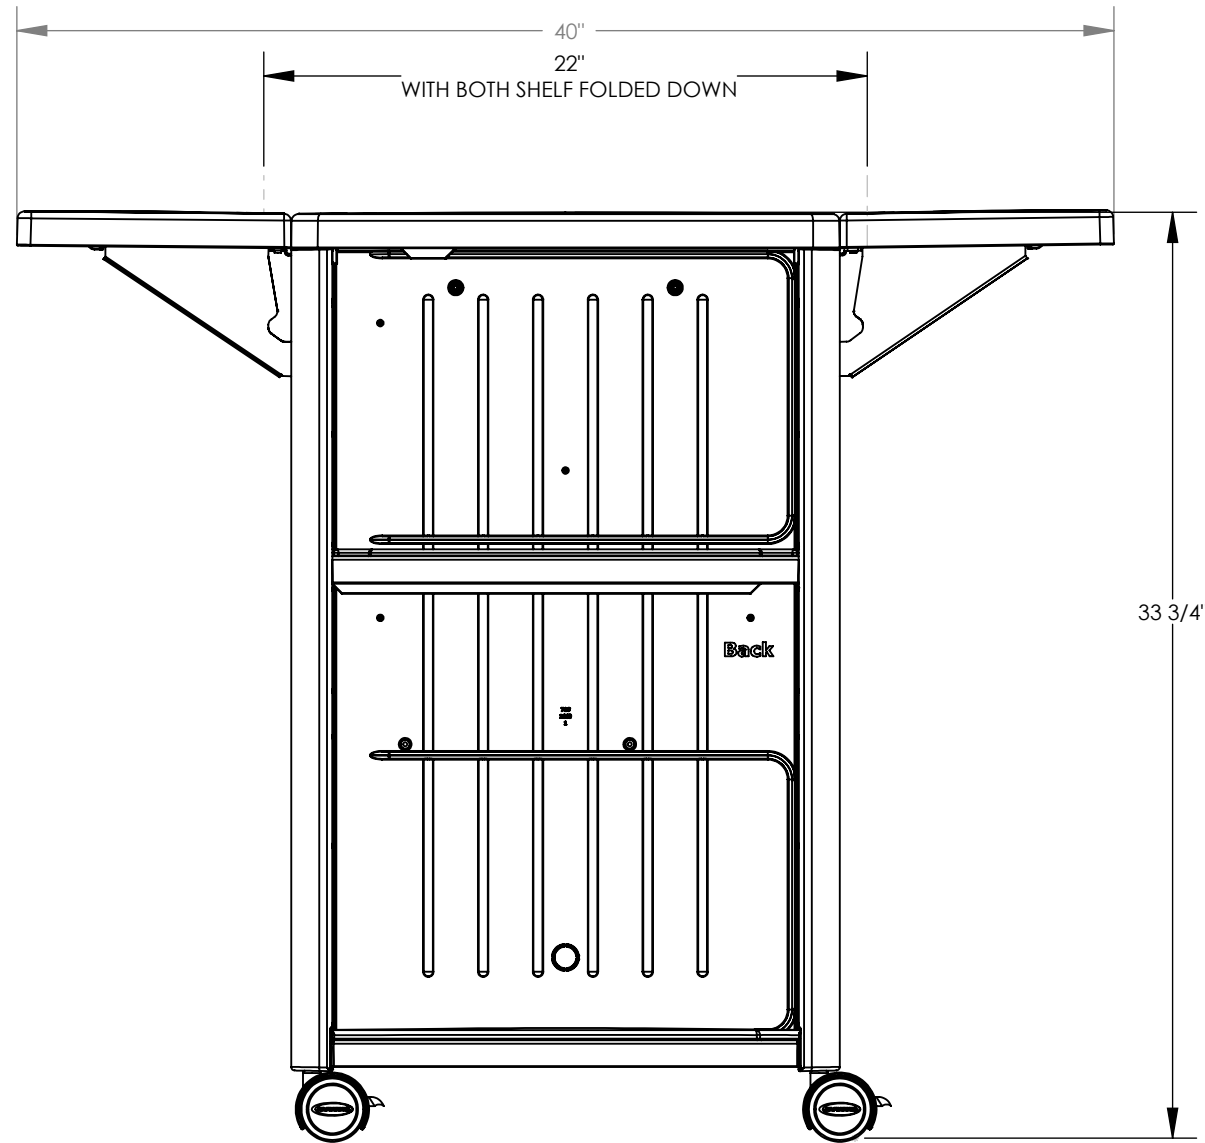

**DCP2000
FRONT VIEW**

TOTAL VOLUME:

Interior: 5.68 cu ft

Exterior: 7.36 cu ft

GALLON CAPACITY:

Interior: 42.49 gal

SQUARE FOOTAGE

Interior: 2.57 sq ft

Exterior: 2.83 sq ft

**DCP2000
SIDE VIEW**

**ALL DIMENSIONS ARE IN INCHES
UNLESS OTHERWISE SPECIFIED**

DCP2000
TOP VIEW

ALL DIMENSIONS ARE IN INCHES
UNLESS OTHERWISE SPECIFIED

**DCP2000
SECTION VIEW**

SECTION C-C
SCALE 1 : 8

ALL DIMENSIONS ARE IN INCHES
UNLESS OTHERWISE SPECIFIED