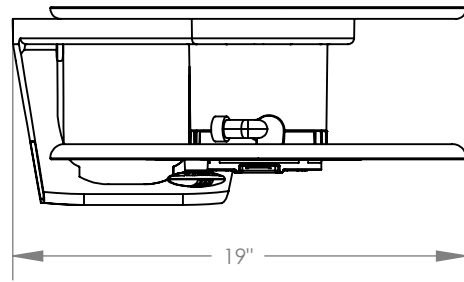

# CPLSTA125

5/8" DIAMETER  
HOSE CAPACITY:  
125 FT.

ALL DIMENSIONS ARE IN INCHES  
UNLESS OTHERWISE SPECIFIED