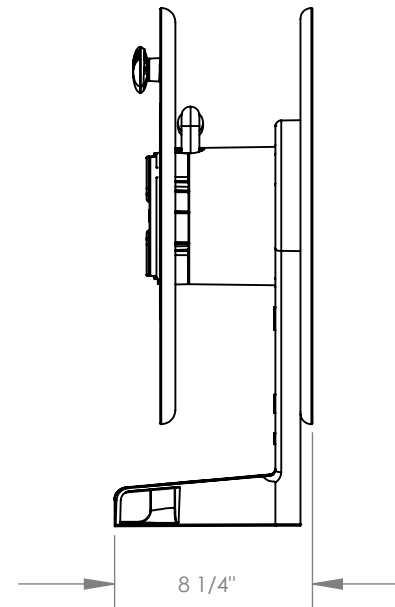

# CPLSTA125

5/8" DIAMETER  
HOSE CAPACITY:  
125 FT.

ALL DIMENSIONS ARE IN INCHES  
UNLESS OTHERWISE SPECIFIED