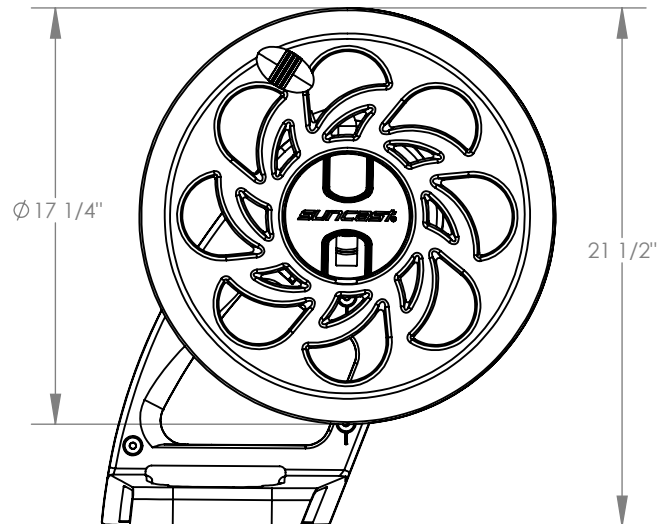

# CPLSTA125

5/8" DIAMETER  
HOSE CAPACITY:  
125 FT.

ALL DIMENSIONS ARE IN INCHES  
UNLESS OTHERWISE SPECIFIED