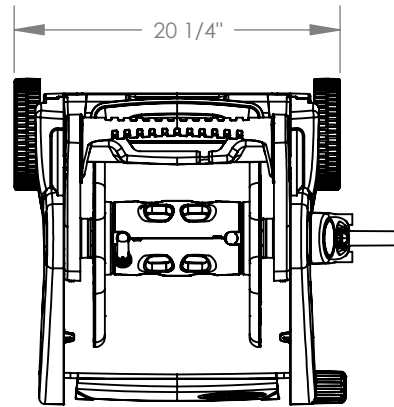

CPLWJS1752

5/8" DIAMETER
HOSE CAPACITY:
175 FT.

ALL DIMENSIONS ARE IN INCHES
UNLESS OTHERWISE SPECIFIED