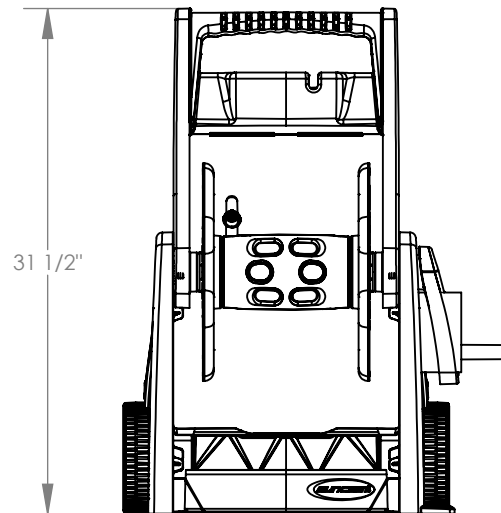

CPLWJS1752

5/8" DIAMETER
HOSE CAPACITY:
175 FT.

ALL DIMENSIONS ARE IN INCHES
UNLESS OTHERWISE SPECIFIED